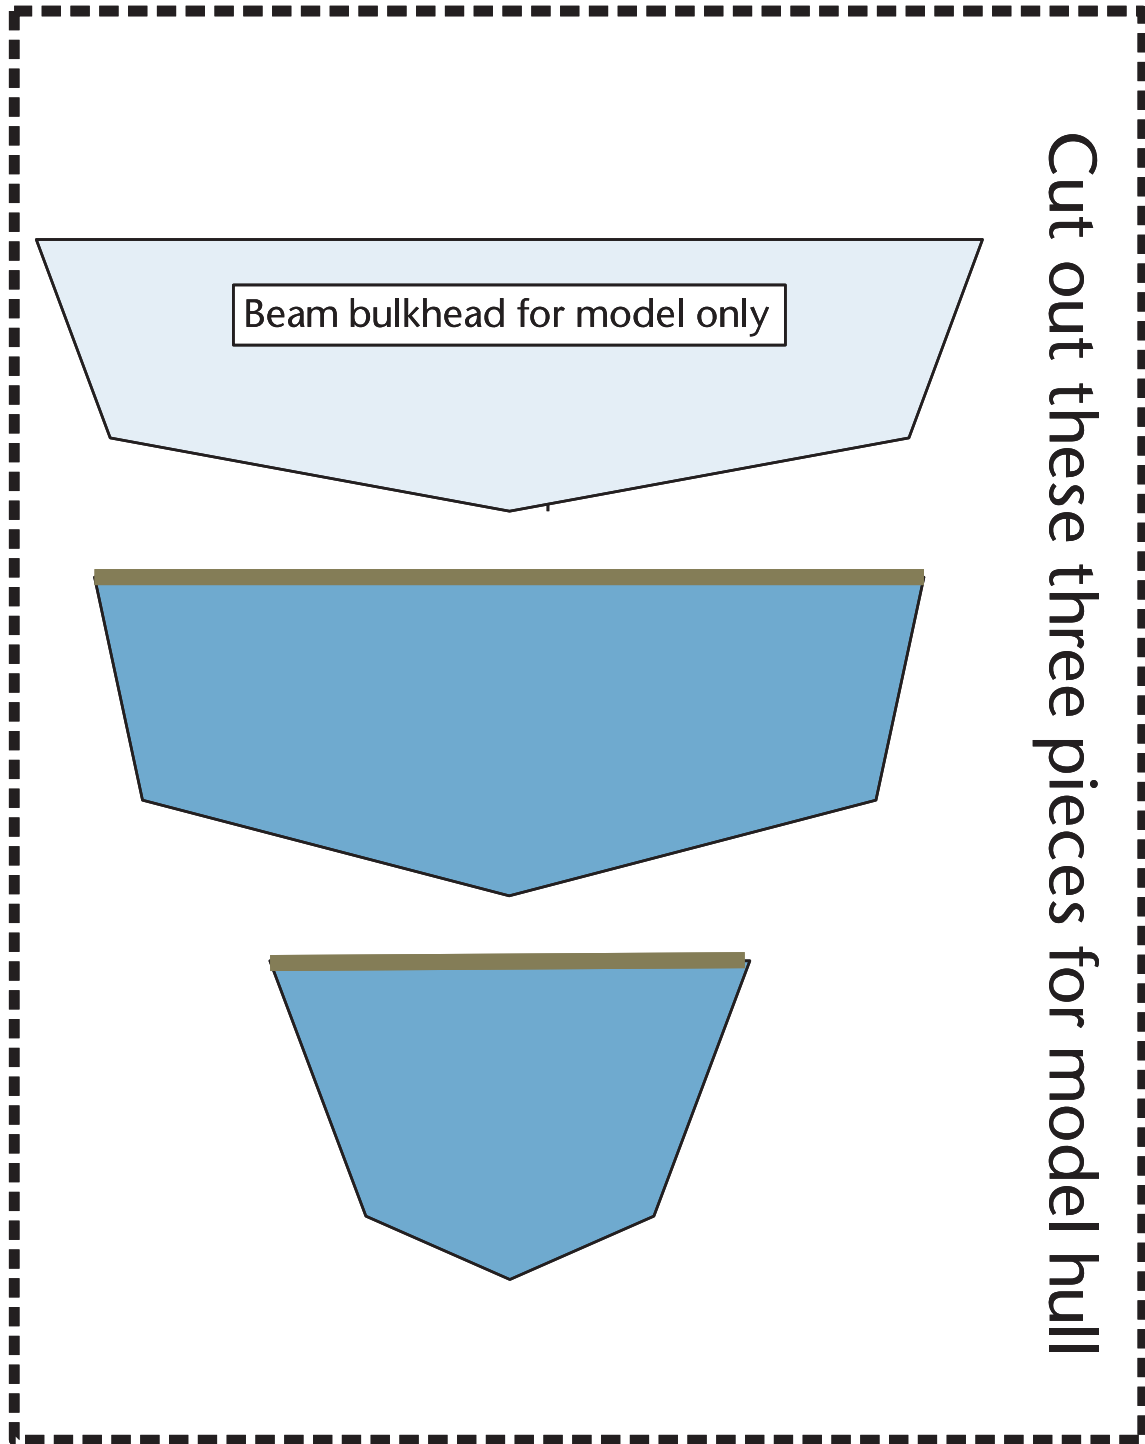

12ft Nuthatch Pram Fishing Version © Red Barn Boats 2012

Stern View

Bow View