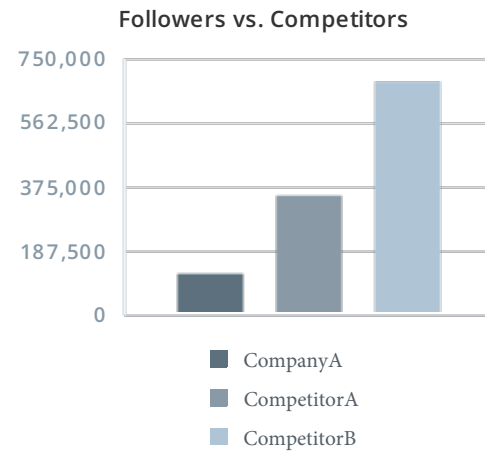

### Report Inputs

**Facebook** o k: CompanyA  
**Twitter:** @CompanyA  
**LinkedIn:**

### Score Summary

## Facebook Analysis

	CompanyA	
Do you have a business page on Facebook?		★
Do you have a profile picture?		★
Do you have more than 10 likes?	30120	★
Do you have more than 100 likes?	30120	★
Did you post more than 5 times in the last 30 days?	77	★
Did you post more than 10 times in the last 30 days?	77	★

## Twitter Analysis

	@CompanyA	
Do you have a Twitter profile for your business?		★
Do you have a profile picture?		★
Do you have more than 10 followers?	112357	★
Do you have more than 100 followers?	112357	★
Did you post more than 5 times in the last 30 days?	240	★
Did you post more than 10 times in the last 30 days?	240	★