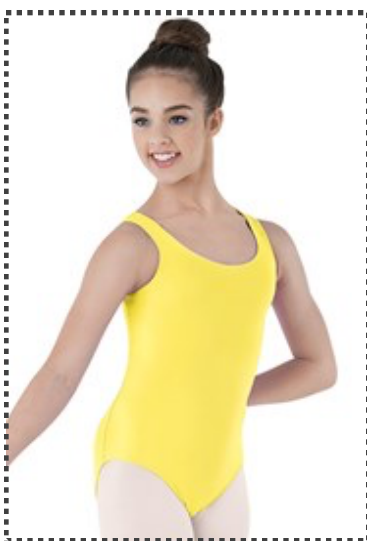

Buttercups
YELLOW