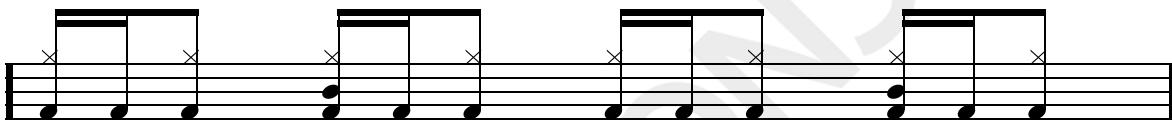

Single Pedal Bass Drum Speed - Intermediate

By Jared Falk

1)

2)

3)