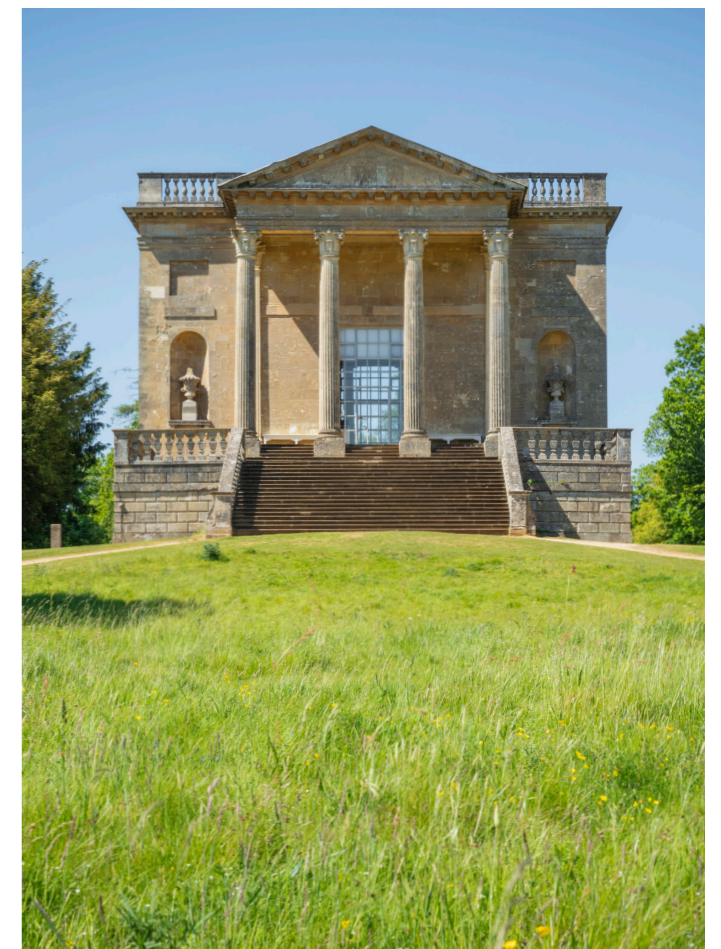

### The Palladian Bridge

The Palladian Bridge sits at the far end of Octagon Lake. It has a beautiful vista of the lake and surroundings on one side and tranquil Lamport Gardens on the other.

‘We were married in the Temple of Concord & Victory at Stowe 17 years ago and return annually to relive happy memories.’

### Temple of Concord & Victory

The Temple of Concord & Victory is the largest temple at Stowe, with sweeping views across the Grecian Valley.

### Temple of Ancient Virtue

The Temple of Ancient Virtue sits within the Elysian Fields at Stowe. It was completed in 1737 to designs by William Kent and houses four life-size statues of Ancient Greek Philosophers inside.

### Queens Temple