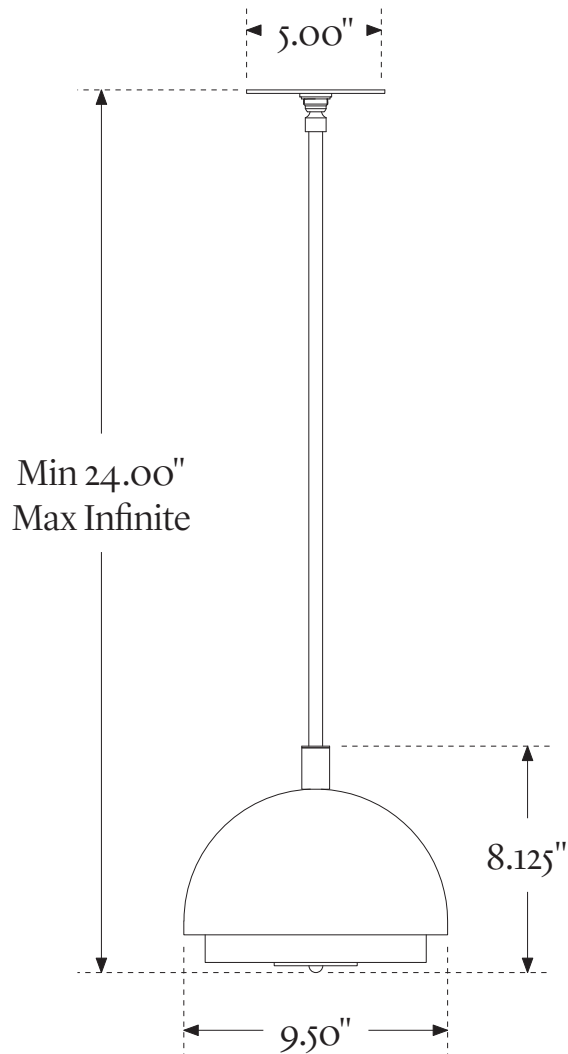

RILOH

Tempo 9

Shown in Brushed Nickel with
9.5" Diameter Brass Bell and
Frosted Solid Glass Light Disc

Tempo 6

Available Options	Dimensions	Lamping & Information
<p>Standard Finishes: Brass Matte Black</p> <p>Premium 1 Finishes: August Brass Black Brass</p> <p>Premium 2 Finish: Brushed Nickel</p>	<p>Canopy Diameter: 5.00" Diameter: 9.50" Body Height: 8.125" Minimum Height: 24.00" Maximum Height: Infinite</p>	<p>18 watt led (150 watt total incandescent) 1500 Lumen Onboard Driver and LED Module LED life of 50,000 hours (27 years of normal use) 100—135V and 180—265V compatible</p>
<p>Glass Light Source: Clear Disc Frosted Disc</p> <p>Temperature: 2200K 2700K 3000K 3500K</p>	<p>Weight: 14 lbs</p>	<p>UL listing file # E505276 Product is made to order Compatible with LED Dimmer Switches</p> <p>Custom abilities and options available. Please inquire sales@riloh.com</p>