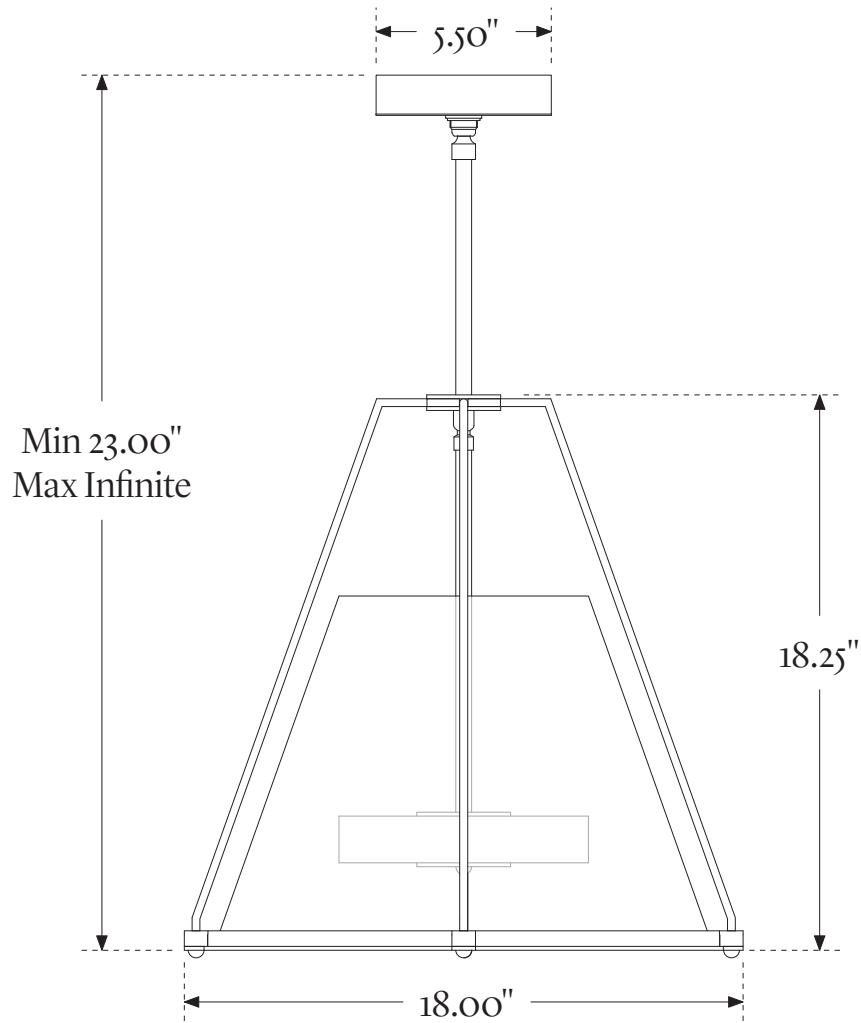

RILOH

Silo 16

Shown in Matte Black with
Frosted 16" Diameter Glass Vessel
and Frosted Solid Glass Disc

Silo 16

Available Options		Dimensions	Lamping & Information
Standard Finishes:	Brass Brushed Steel Matte Black	Canopy Diameter: 5.50" Diameter: 18.00" Vessel Diameter: 16.00"	18 watt led (150 watt total incandescent) 1500 Lumen Onboard Driver and LED Module
Premium 1 Finishes:	August Brass Black Brass	Body Height: 18.25" Minimum Height: 23.00" Maximum Height: Infinite	LED life of 50,000 hours (27 years of normal use) 100–135V and 180–265V compatible
Premium 2 Finish:	Brushed Nickel		UL listing file # E505276 Product is made to order Compatible with LED Dimmer Switches
Glass Vessel:	Clear Frosted	Weight: 17 lbs	Custom abilities and options available. Please inquire sales@riloh.com
Glass Light Source:	Clear Disc Frosted Disc		
Temperature:	2200K 2700K 3000K 3500K		