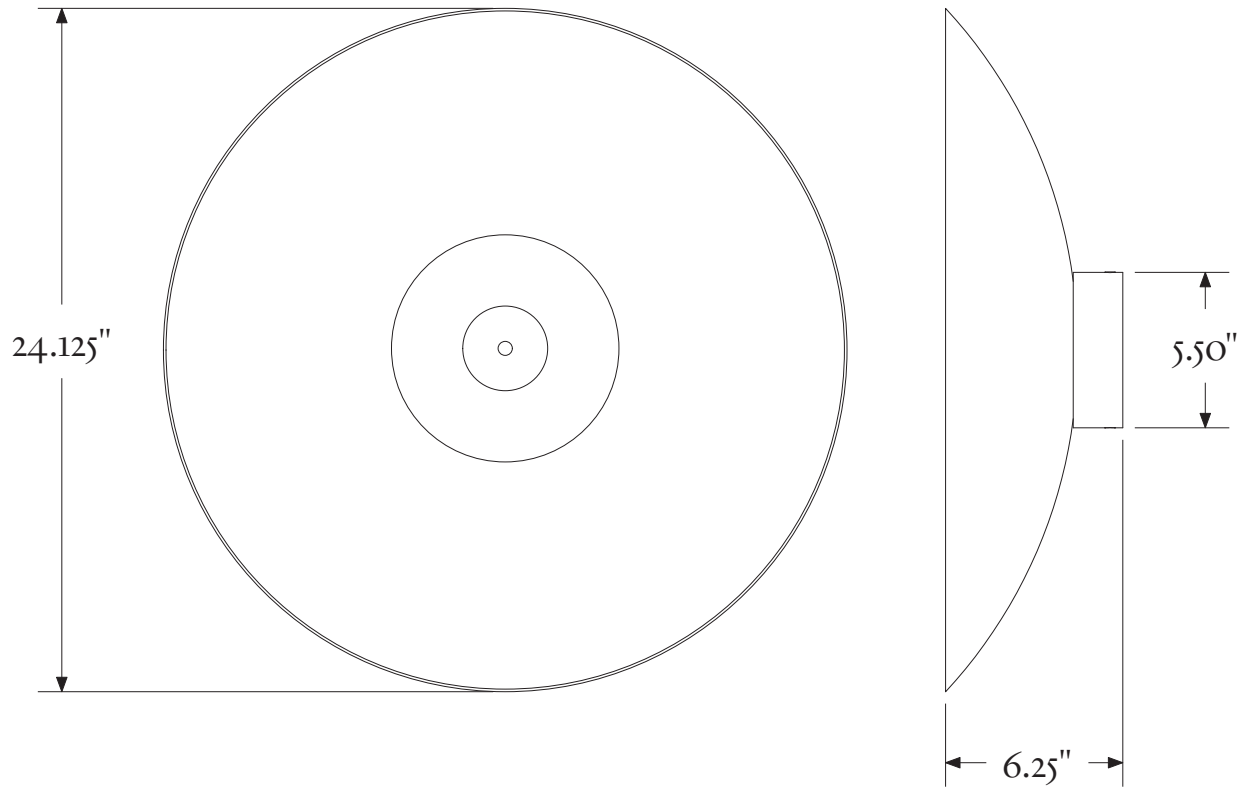

RILOH

Shield 24

Shown in August Brass with
24" Diameter Brass Reflector
and Frosted Solid Glass Light Disc

Shield 24

Available Options	Dimensions	Lamping & Information
<p>Standard Finishes: Brass Matte Black</p> <p>Premium 1 Finishes: August Brass Black Brass</p> <p>Premium 2 Finish: Brushed Nickel</p> <p>Glass Light Source: Clear Disc Frosted Disc</p> <p>Temperature: 2200K 2700K 3000K 3500K</p>	<p>Diameter: 24.00" Backplate: 5.50" Depth: 6.25"</p> <p>Weight: 20 lbs</p>	<p>18 watt led (150 watt total incandescent) 1500 Lumen Onboard Driver and LED Module LED life of 50,000 hours (27 years of normal use) 100–135V and 180–265V compatible</p> <p>UL listing file # E505276 Product is made to order Compatible with LED Dimmer Switches</p> <p>Custom abilities and options available. Please inquire sales@riloh.com</p>