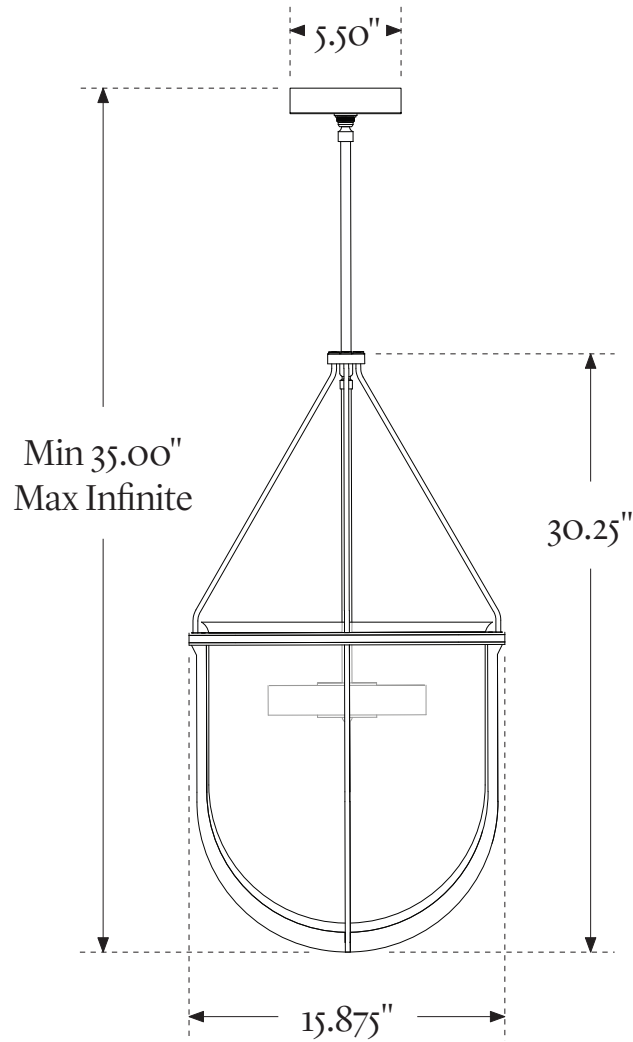

RILOH

Port 14

Shown in Brushed Steel
with 14.5" Glass Globes and
Clear Solid Glass Light Discs

Port 14

Available Options

Standard Finishes:	Brass Brushed Steel Matte Black
Premium 1 Finishes:	August Brass Black Brass
Premium 2 Finish:	Brushed Nickel
Glass Vessel:	Clear
Glass Light Sources:	Clear Disc Frosted Disc
Temperature:	2200K 2700K 3000K 3500K

Dimensions

Canopy Diameter: 5.50"
Diameter: 15.875"
Bell Jar Diameter: 14.50"
Minimum Height: 35.00"
Body Height: 30.25"
Maximum Height: Infinite

Weight: 30 lbs

Lamping & Information

18 watt led (150 watt total incandescent)
1500 Lumen
Onboard Driver and LED Module
LED life of 50,000 hours (27 years of normal use)
100–135V and 180–265V compatible