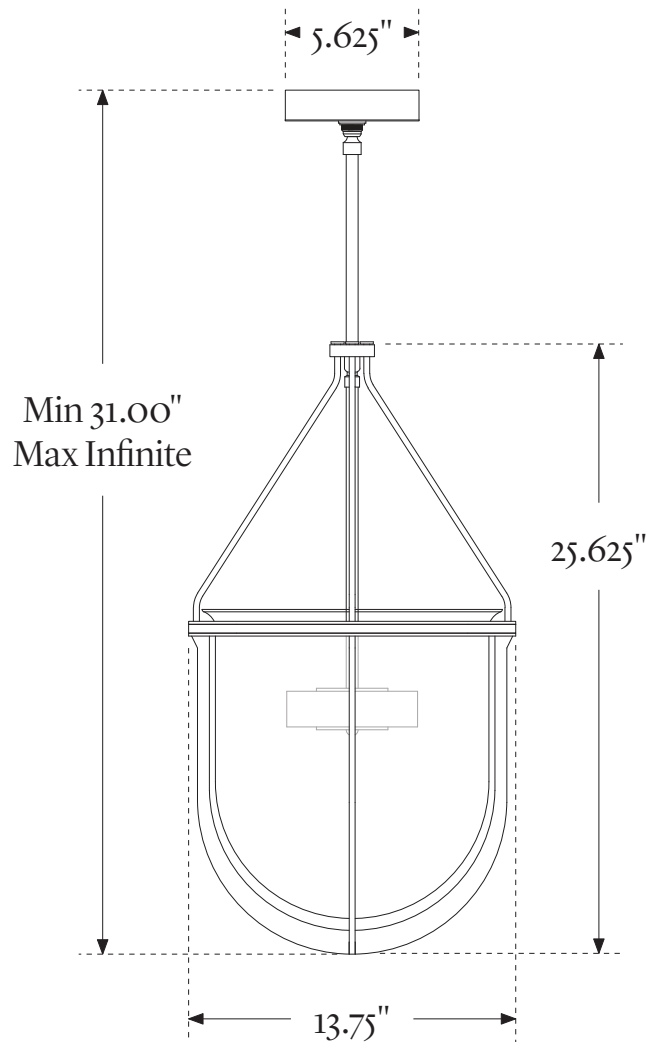

# RILOH

Port 12

Shown in Brass with  
12.5" Glass Bell Jar and  
Frosted Solid Glass Light Discs

## Port 12

Available Options	Dimensions	Lamping & Information
<p>Standard Finishes: Brass Brushed Steel Matte Black</p> <p>Premium 1 Finishes: August Brass Black Brass</p> <p>Premium 2 Finish: Brushed Nickel</p>	<p>Canopy Diameter: 5.625" Diameter: 13.75" Bell Jar Diameter: 12.50" Body Height: 25.625" Minimum Height: 31.00" Maximum Height: Infinite</p>	<p>18 watt led (150 watt total incandescent) 1500 Lumen Onboard Driver and LED Module LED life of 50,000 hours (27 years of normal use) 100–135V and 180–265V compatible</p>
<p>Glass Vessel: Clear</p>	<p>Weight: 21 lbs</p>	<p>UL listing file # E505276 Product is made to order Compatible with LED Dimmer Switches</p>
<p>Glass Light Sources: Clear Disc Frosted Disc</p> <p>Temperature: 2200K 2700K 3000K 3500K</p>		<p>Custom abilities and options available. Please inquire sales@riloh.com</p>