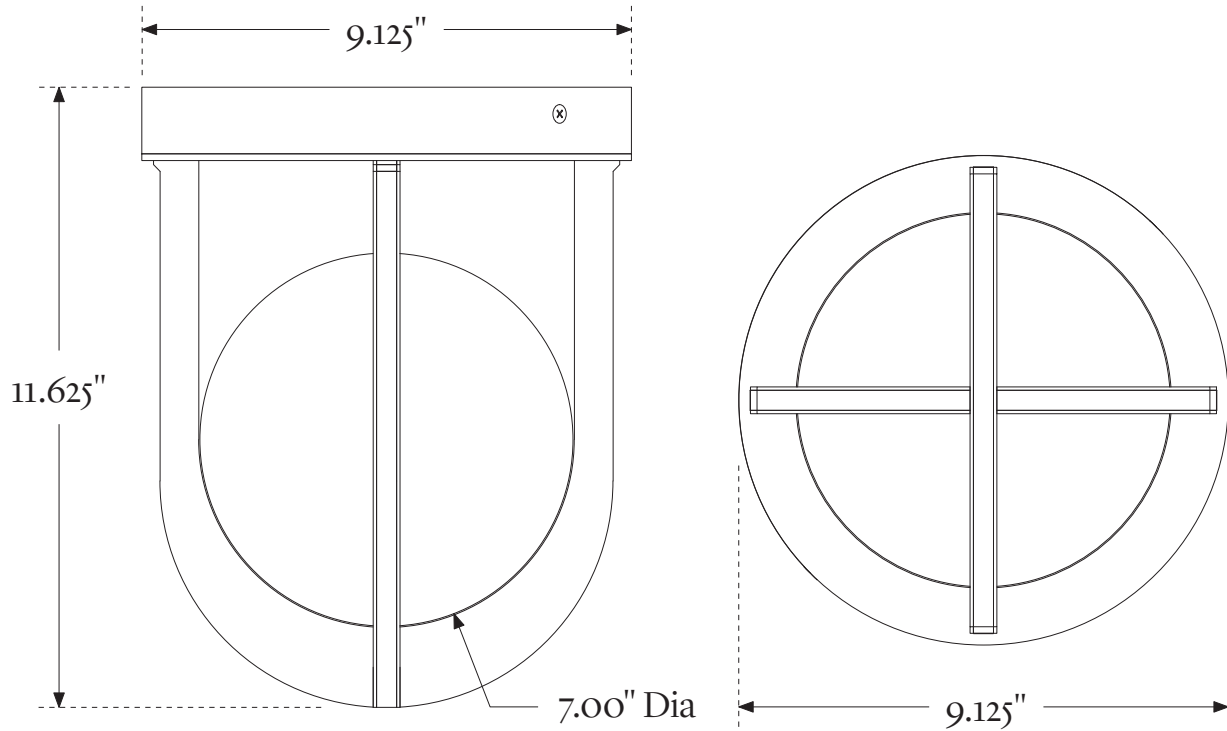

RILOH

Marble Flush 7

Shown in August Brass  
and Clear Solid Orb

## Marble Flush 7

Available Options	Dimensions	Lamping & Information
<b>Standard Finishes:</b> Brass Brushed Steel Matte Black	<b>Canopy Diameter:</b> 9.125" <b>Height:</b> 11.625" <b>Glass Orb Diameter:</b> 7.00"	<b>6 watt LED</b> (equivalent 80 watt total incandescent) 480 Lumen Onboard Driver and LED Module
<b>Premium 1 Finishes:</b> August Brass Black Brass	<b>Weight:</b> 23 lbs	LED life of 50,000 hours (27 years under normal use) 100–135V and 180–265V compatible
<b>Premium 2 Finish:</b> Brushed Nickel		UL listing file # E505276
<b>Glass Light Source:</b> Clear Orb Frosted Orb		Product is made to order Compatible with LED Dimmer Switches
<b>Temperature:</b> 2200K 2700K 3000K 3500K		Custom abilities and options available. Please inquire sales@riloh.com