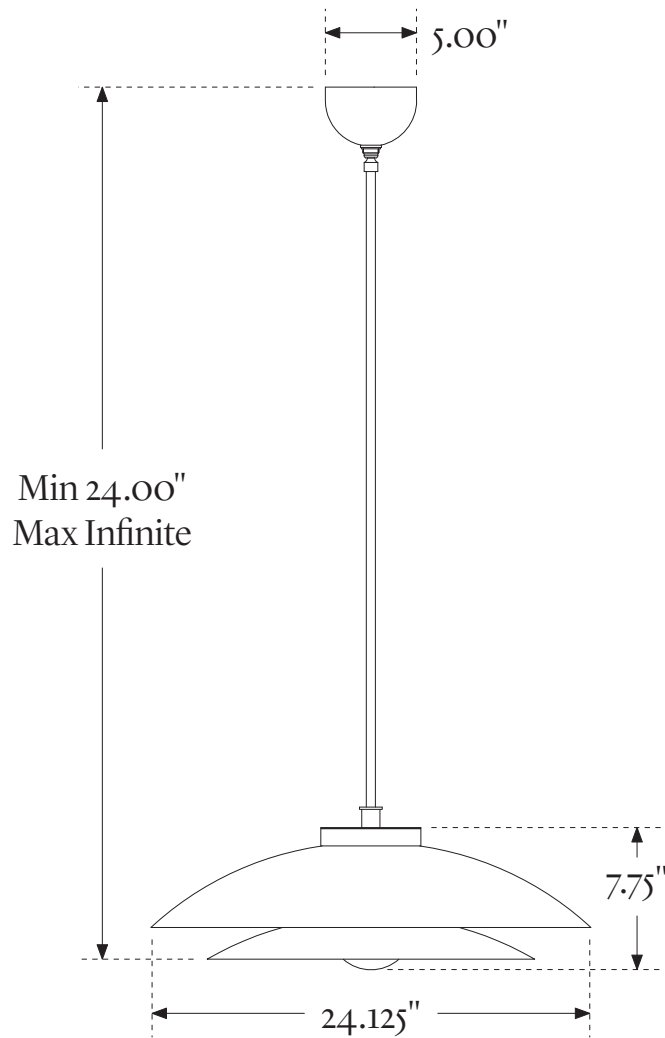

RILOH

Luci 24

Shown in Black Brass with  
Frosted Solid Glass Light Disc  
and Frosted Solid Glass Half Orb

## Luci 24

Available Options	Dimensions	Lamping & Information
<p>Standard Finishes: Brass Matte Black</p> <p>Premium 1 Finishes: August Brass Black Brass</p> <p>Premium 2 Finish: Brushed Nickel</p> <p>Light Source: Frosted Disc Frosted ½ Orb</p> <p>Temperature: 2200K 2700K 3000K 3500K</p>	<p>Canopy Diameter: 5.00" Diameter: 24.125" Body Height: 7.75" Minimum Height: 24.00" Maximum Height: Infinite</p> <p>Weight: 41 lbs</p>	<p>6 watt (equivalent 60 watt incandescent) 450 Lumen Onboard Driver and LED Module LED life of 50,000 hours (27 years of normal use) 100–135V and 180–265V compatible</p> <p>UL listing file # E505276 Product is made to order Compatible with LED Dimmer Switches</p> <p>Custom abilities and options available. Please inquire sales@riloh.com</p>