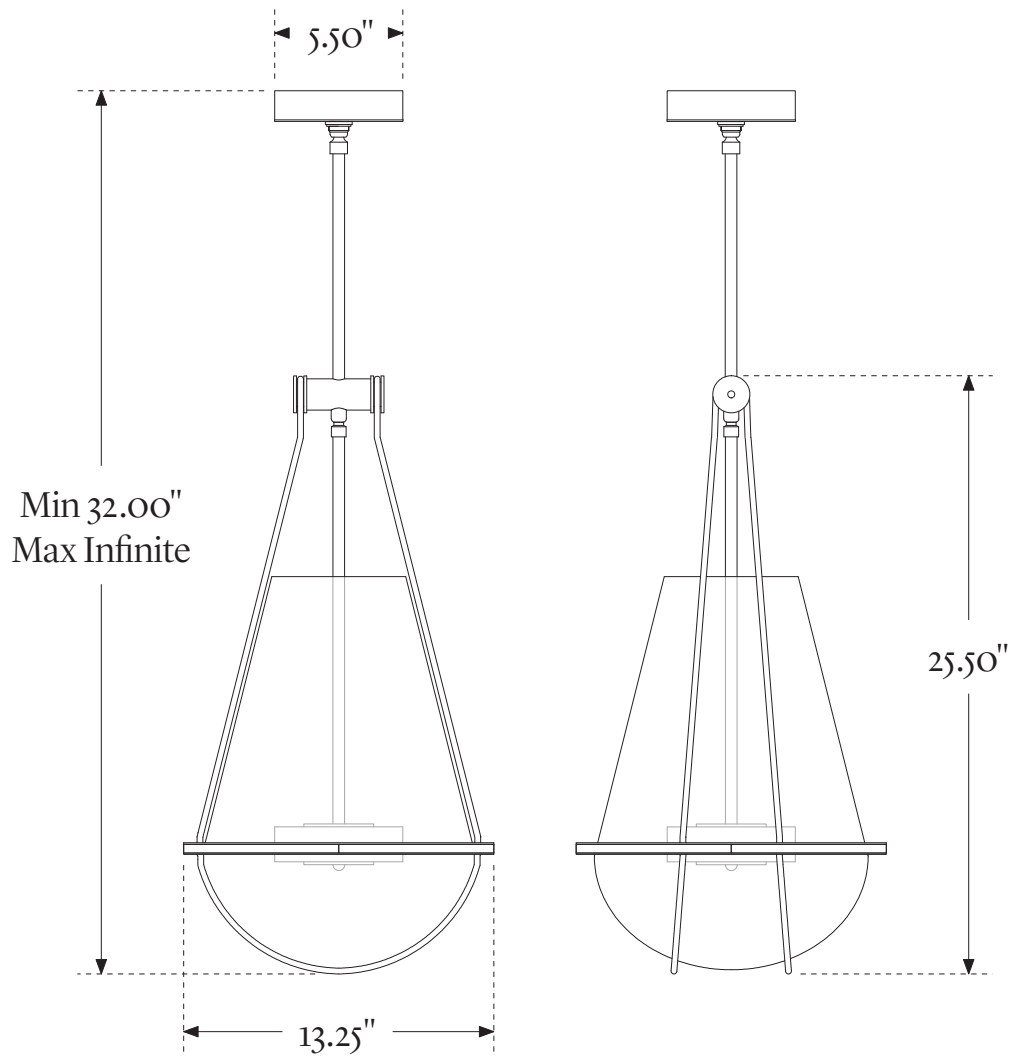

RILOH

Axis 12

Shown in Brushed Nickel with
12.5" Diameter Glass Vessel
and Clear Solid Glass Light

Axis 12

Available Options	Dimensions	Lamping & Information
<p>Standard Finishes:</p> <ul style="list-style-type: none"> Brass Brushed Steel Matte Black <p>Premium 1 Finishes:</p> <ul style="list-style-type: none"> August Brass Black Brass <p>Premium 2 Finish:</p> <ul style="list-style-type: none"> Brushed Nickel <p>Glass Vessel:</p> <ul style="list-style-type: none"> Clear <p>Glass Light Source:</p> <ul style="list-style-type: none"> Clear Disc Frosted Disc <p>Temperature:</p> <ul style="list-style-type: none"> 2200K 2700K 3000K 3500K 	<p>Canopy Diameter: 5.50"</p> <p>Diameter: 13.25"</p> <p>Vessel Diameter: 12.50"</p> <p>Body Height: 25.50"</p> <p>Minimum Height: 32.00"</p> <p>Maximum Height: Infinite</p> <p>Weight: 21 lbs</p>	<p>18 watt led (150 watt total incandescent)</p> <p>1500 Lumen</p> <p>Onboard Driver and LED Module</p> <p>LED life of 50,000 hours (27 years of normal use)</p> <p>100–135V and 180–265V compatible</p> <p>UL listing file # E505276</p> <p>Product is made to order</p> <p>Compatible with LED Dimmer Switches</p> <p>Custom abilities and options available.</p> <p>Please inquire sales@riloh.com</p>