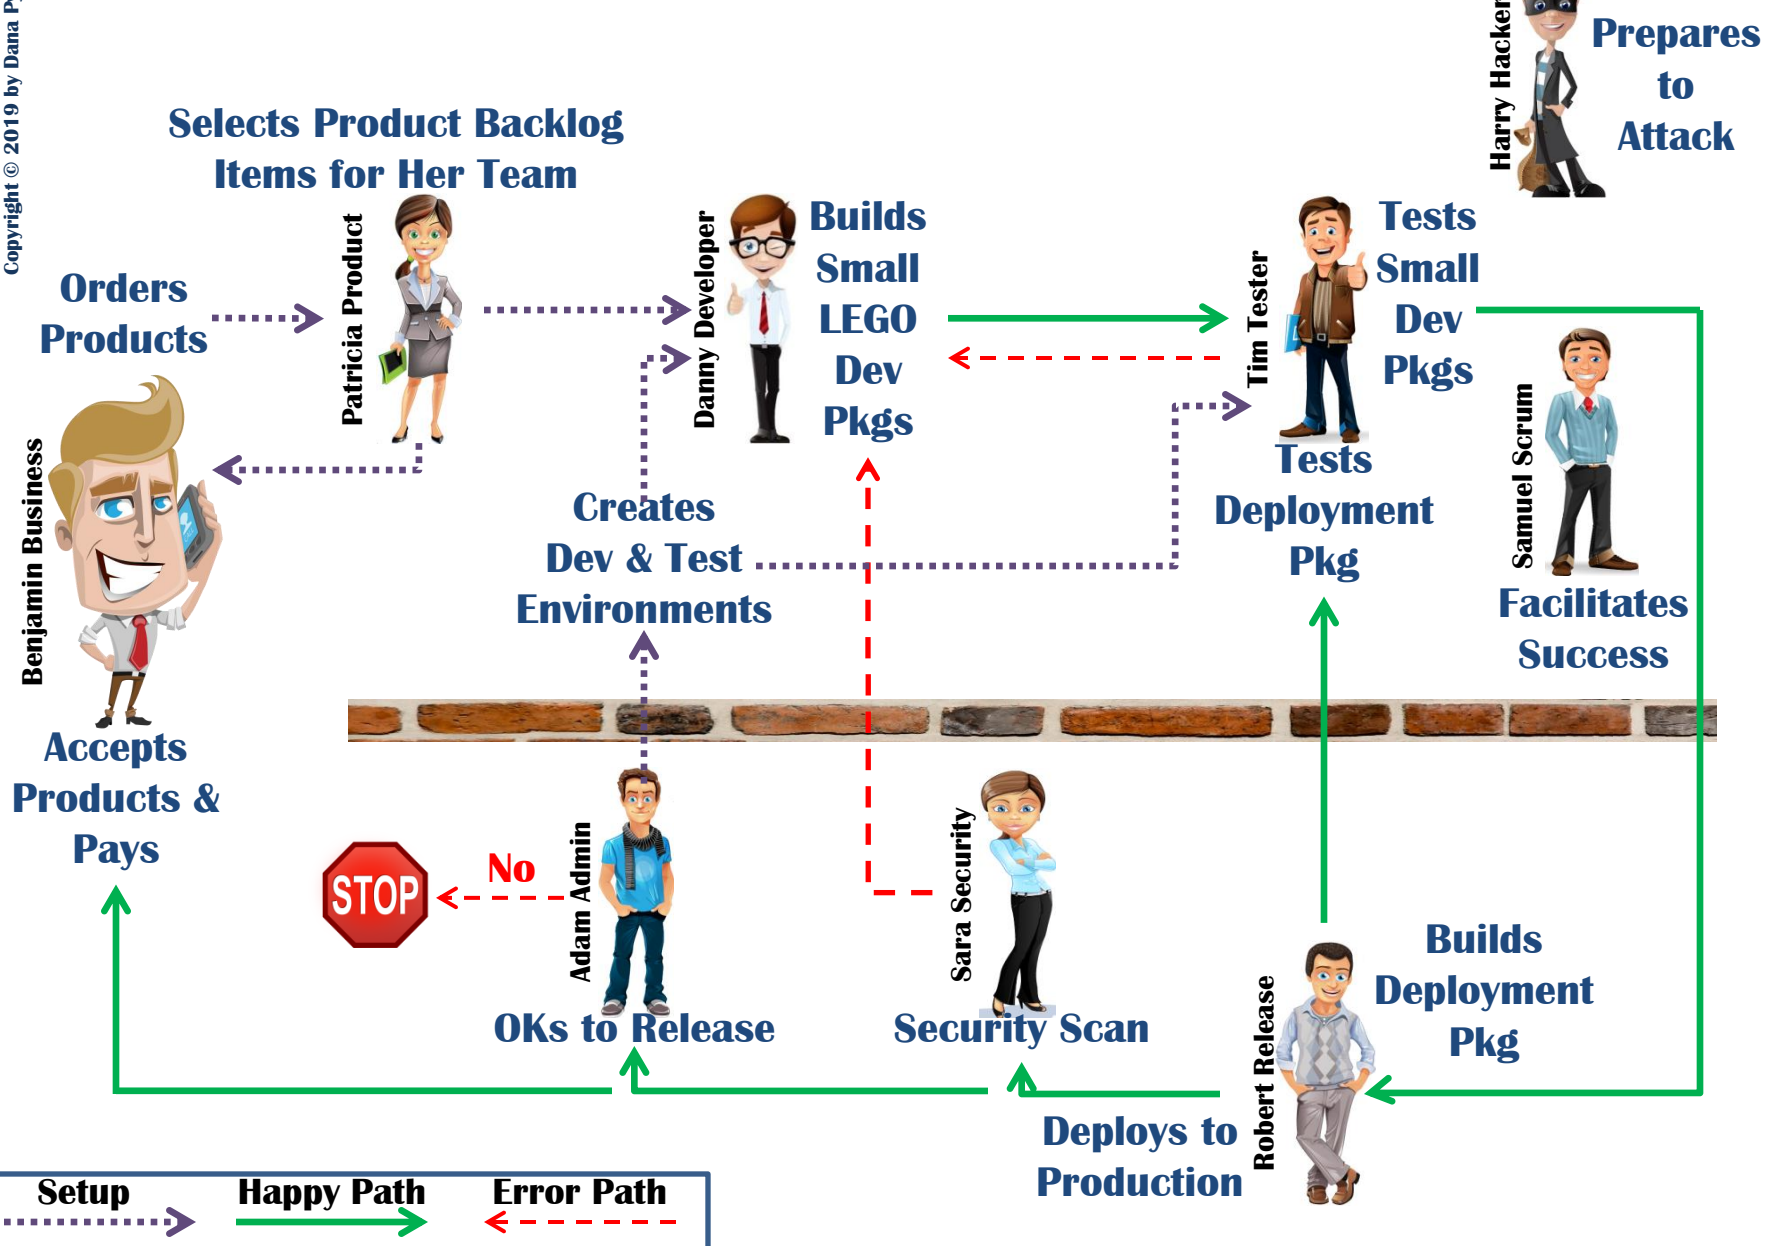

Chocolate, LEGO and Scrum Game Flow: Sprint 1

Small Dev. Package

Definition of Done

1. Each small package contains one LEGO animal (as requested in a Product Backlog Item - PBI) and a chocolate candy.
2. Each LEGO animal has a small label with a number affixed to it.
3. The package is closed, the contents don't fall out if turned upside-down.

Deployment Package

Definition of Done

1. Contains a PBI work card.
2. Contains a number of small packages with a LEGO animal and a chocolate candy in each.
3. Has a label with Team Name and Sprint Number on it.
4. The package is closed.
5. Type of animals and their quantity same as in PBI work card.