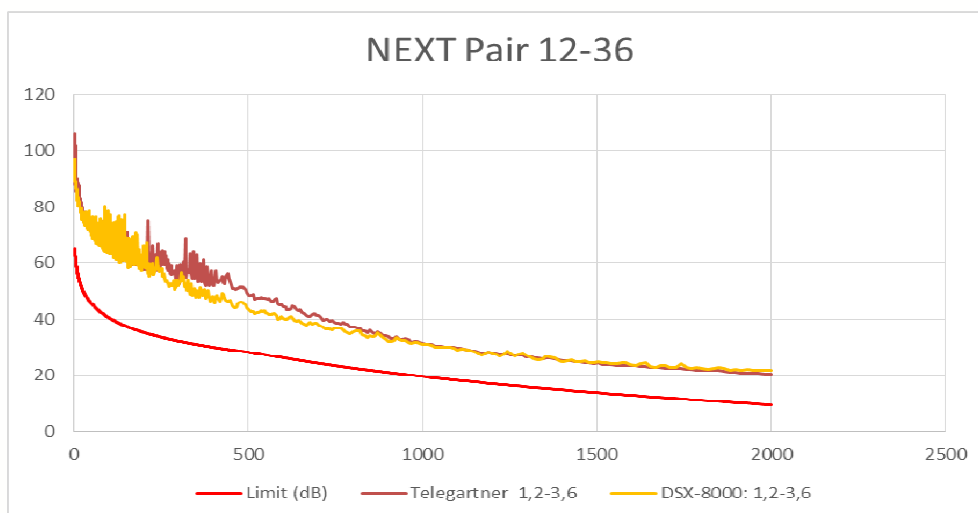

Furthermore, additional test results of a Cat.8.1 / Class I link using Telegärtner connecting hardware as well as Telegärtner Cat.8.1 test set-up showed high correlation between the different test devices.