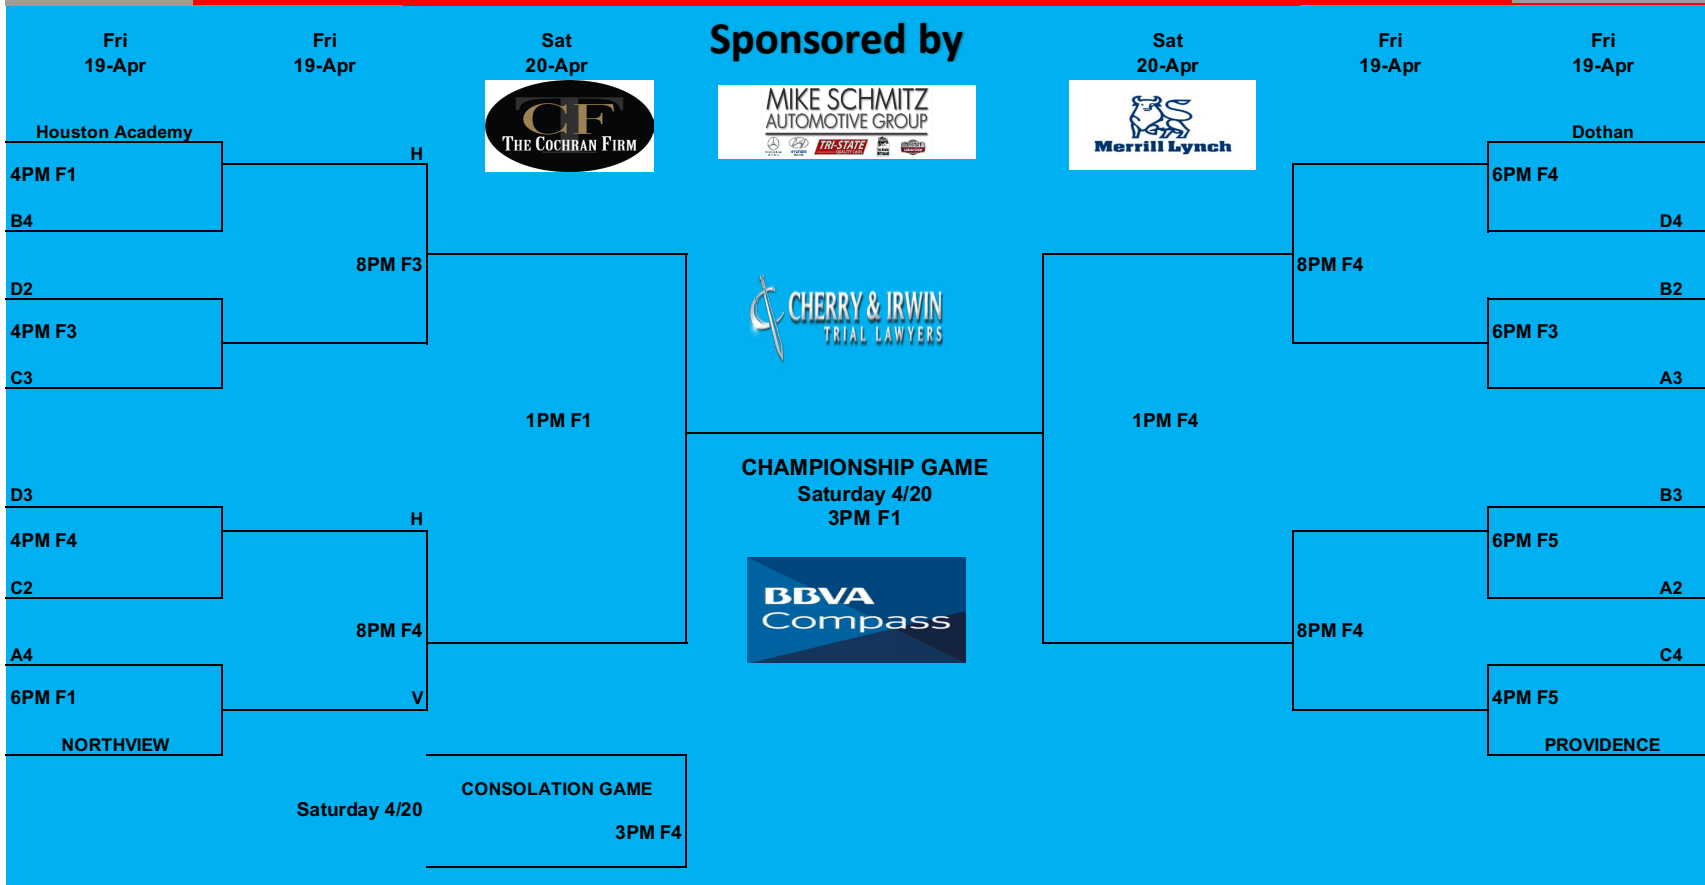

# 2019 DOTHAN DIAMOND CLASSIC

Ariton•Ashford•Cottonwood•Dale County•Dothan•Enterprise• Geneva•Geneva County  
 GW Long•Headland•Houston Academy•Northview•Providence•Rehobeth•Slocomb•Wicksburg