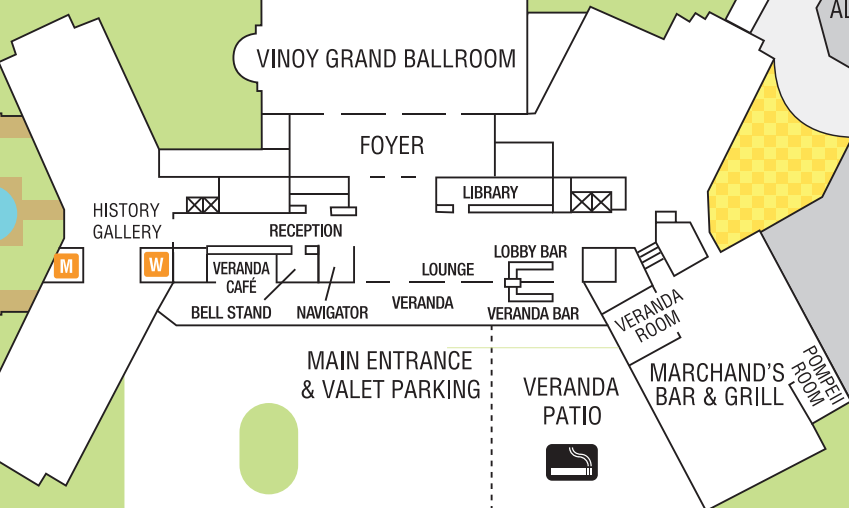

**TO VINOY GOLF CLUB**  
(1.5 MILES)

7th AVENUE

PALM COURT BALLROOM

PLAZA LEVEL  
LEVEL 1

MEZZANINE LEVEL  
LEVEL 3

LOBBY LEVEL  
LEVEL 2

HISTORIC MAIN BUILDING  
ROOMS '1 - '63

BEACH DRIVE

GUEST TOWER  
ROOMS '64 - '80

5th AVENUE

VINOY MARINA

- M** **W** RESTROOMS
- ELEVATOR
- DESIGNATED SMOKING AREA
- AREAS IN GRAY ON ELEVATED LEVEL