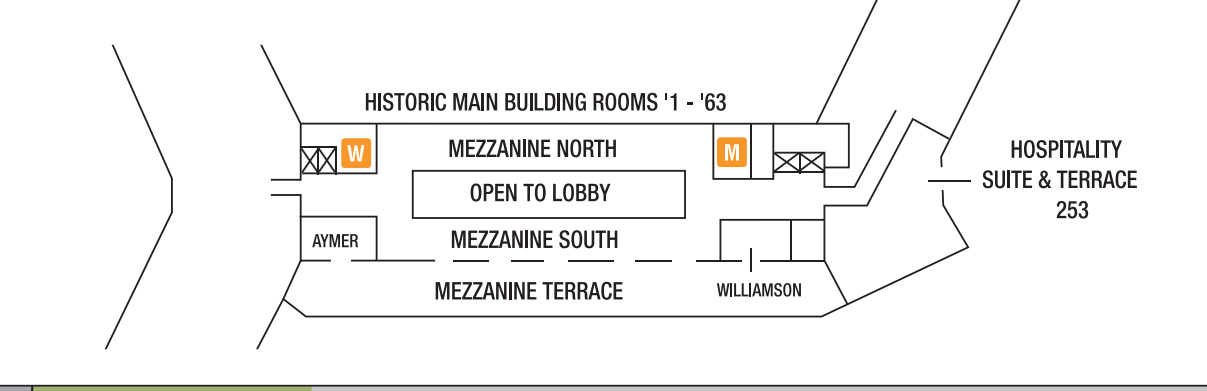

**TO VINOY GOLF CLUB**  
(1.5 MILES)

7th AVENUE

PALM COURT BALLROOM

PLAZA LEVEL  
LEVEL 1

MEZZANINE LEVEL  
LEVEL 3

LOBBY LEVEL  
LEVEL 2

HISTORIC MAIN BUILDING  
ROOMS '1 - '63

BEACH DRIVE

GUEST TOWER  
ROOMS '64 - '80

5th AVENUE

VINOY MARINA

- M** **W** RESTROOMS
- ELEVATOR
- DESIGNATED SMOKING AREA
- AREAS IN GRAY ON ELEVATED LEVEL