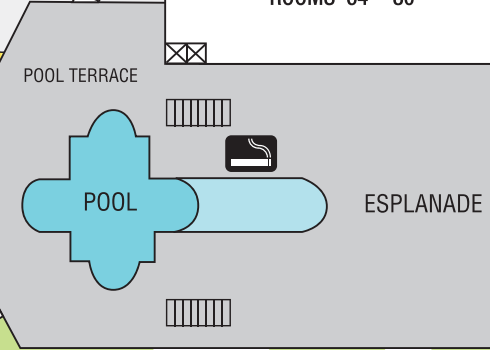

**TO VINOY GOLF CLUB**  
(1.5 MILES)

7th AVENUE

PALM COURT BALLROOM

PLAZA LEVEL  
LEVEL 1

MEZZANINE LEVEL  
LEVEL 3

LOBBY LEVEL  
LEVEL 2

HISTORIC MAIN BUILDING  
ROOMS '1 - '63

BEACH DRIVE

GUEST TOWER  
ROOMS '64 - '80

5th AVENUE

VINOY MARINA

- M** **W** RESTROOMS
- ELEVATOR
- DESIGNATED SMOKING AREA
- AREAS IN GRAY ON ELEVATED LEVEL