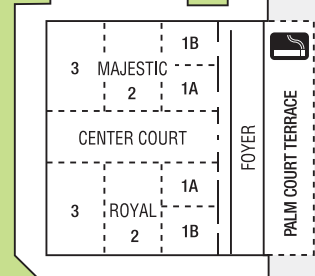

**TO VINOY GOLF CLUB**  
(1.5 MILES)

7th AVENUE

PALM COURT BALLROOM

PLAZA LEVEL  
LEVEL 1

MEZZANINE LEVEL  
LEVEL 3

LOBBY LEVEL  
LEVEL 2

HISTORIC MAIN BUILDING  
ROOMS '1 - '63

BEACH DRIVE

GUEST TOWER  
ROOMS '64 - '80

5th AVENUE

VINOY MARINA

- M** **W** RESTROOMS
- ELEVATOR
- DESIGNATED SMOKING AREA
- AREAS IN GRAY ON ELEVATED LEVEL