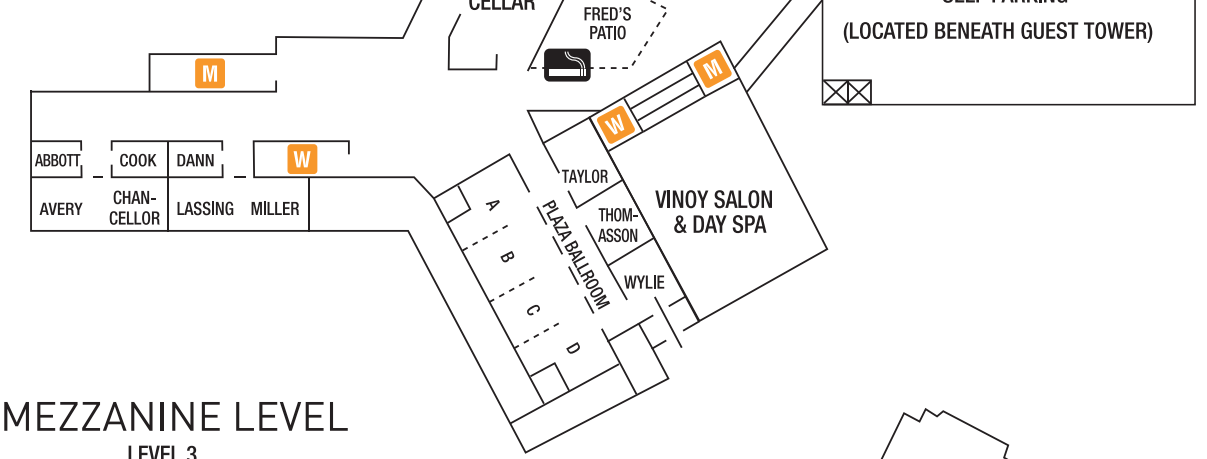

**TO VINOY GOLF CLUB**  
(1.5 MILES)

7th AVENUE

PALM COURT BALLROOM

PLAZA LEVEL  
LEVEL 1

MEZZANINE LEVEL  
LEVEL 3

LOBBY LEVEL  
LEVEL 2

HISTORIC MAIN BUILDING  
ROOMS '1 - '63

BEACH DRIVE

GUEST TOWER  
ROOMS '64 - '80

5th AVENUE

VINOY MARINA

- M** **W** RESTROOMS
- ELEVATOR
- DESIGNATED SMOKING AREA
- AREAS IN GRAY ON ELEVATED LEVEL