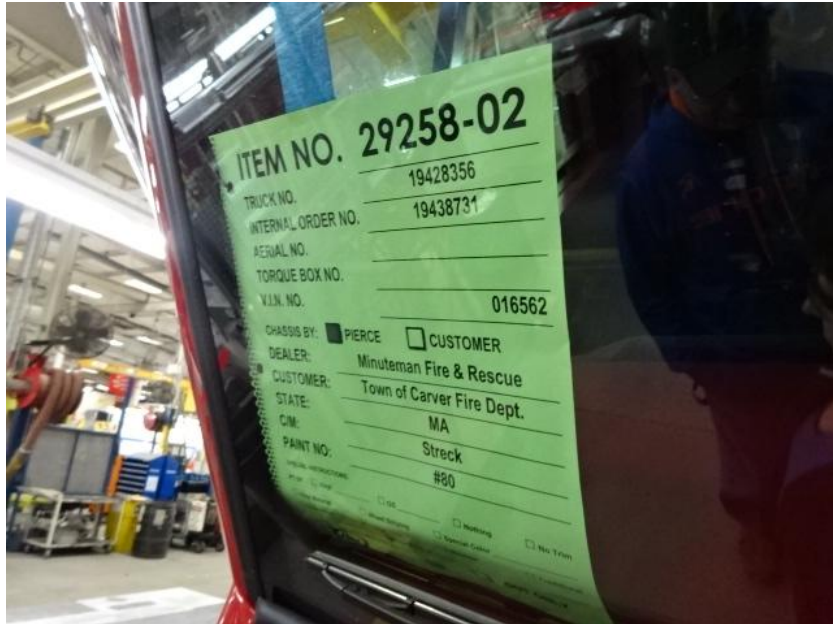


The background of the slide features a collage of fire-related images. On the left, a firefighter in a white helmet and jacket is shown. In the center, a firefighter in a blue helmet is looking towards the camera. On the right, a red fire truck with "FIRE-RESCUE" written on its side is visible. The bottom right corner shows firefighters in yellow gear extinguishing a fire with a large plume of white foam.

# Photo Album for Carver, MA Job 29258-02 April 08, 2016

This week your apparatus was nearing completion on the main assembly line where a majority of the components have been installed. Next week your apparatus should finish on the main assembly line and may continue assembly in an offline area.