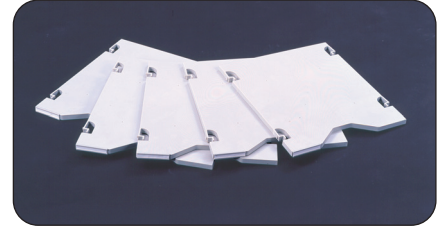

## E-Z Sort™ Satellite Mail Station

7753GR Mail Trays

7751GR Sorter Module

7756GR Mail Station Base

Safco's modular mailroom furniture was created with efficiency and flexibility in mind. Modular units can be used in many combinations to create free-standing sorters or satellite mail stations. Ideal for use in hallways or in mailrooms with limited space. Durable constructed of heavy gauge steel to withstand the everyday rigors of a busy mailroom. The Mail Station Base can be used with up to four Sorter Modules for maximum flexibility. The Sorter Module features extra-wide 11" mail trays that form any combination of up to 25 compartments (adjustable in 1/8" increments). Includes 20 polystyrene compartment trays with finger cut-outs and label holders. All components have Gray baked enamel finish.

Model	Description	W x D x H	Ship Weight	Price Each
7756GR	Mail Station Base	57½ x 18¾ 14-19"	30 lbs.	\$459.00
7751GR	Sorter Module	57½ x 13 x 14½"	58 lbs.	459.00
7753GR	5 Additional Mail Trays	11 x 12½ x ½"	4 lbs.	60.00