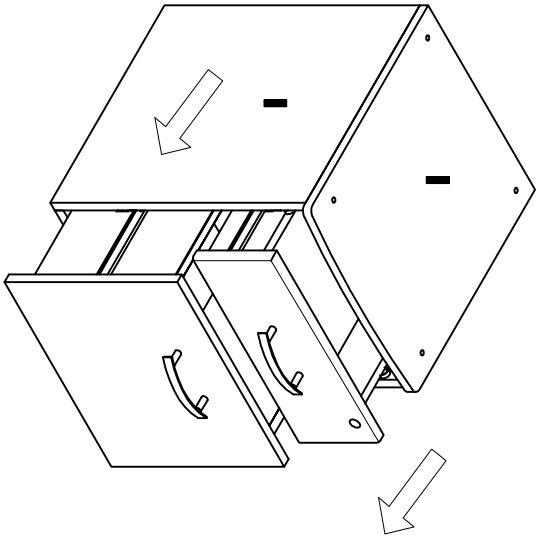

Pedestal Glass TOP Model No. 973

ASSEMBLY INSTRUCTIONS
CALL 1-800-822-8037 FOR ASSISTANCE

P/N **973** REV 02 08/07/09

PARTS LIST

Name	Part	Qty.	Spare Qty	Name	Part	Qty.	Spare Qty
A	Glass Support 	4		F	Flat HD Machine Screw M6x25mm 	4	1
B	Caster - Non Locking 	2		G	Wood Screw 4x14mm 	16	2
C	Caster- Locking 	2		H	973H** Top panel 	1	
D	Caster-Drawer 	1		I	973I** 	1	
E	Threaded Rod M6x20mm 	4	1		973HB HARDWARE 		

Items with HB are in the hardware box.
**Denotes Color Code

1

2

G

B

C

2

3