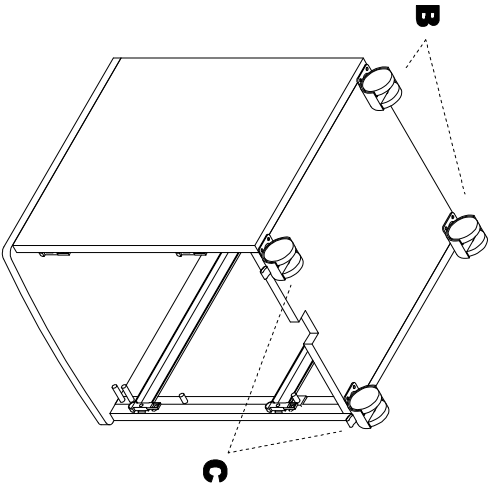

Pedestal Glass TOP Model No. 973

ASSEMBLY INSTRUCTIONS
CALL 1-800-822-8037 FOR ASSISTANCE

P/N **973** REV 02 08/07/09

PARTS LIST

Name	Part	Qty.	Spare Qty	Name	Part	Qty.	Spare Qty
A	Glass Support 	4		F	Flat HD Machine Screw M6x25mm 	4	1
B	Caster - Non Locking 	2		G	Wood Screw 4x14mm 	16	2
C	Caster- Locking 	2		H	973H** Top panel 	1	
D	Caster-Drawer 	1		I	973I** 	1	
E	Threaded Rod M6x20mm 	4	1		973HB HARDWARE 		

Items with HB are in the hardware box.
**Denotes Color Code

1

2

G

B

C

2

3