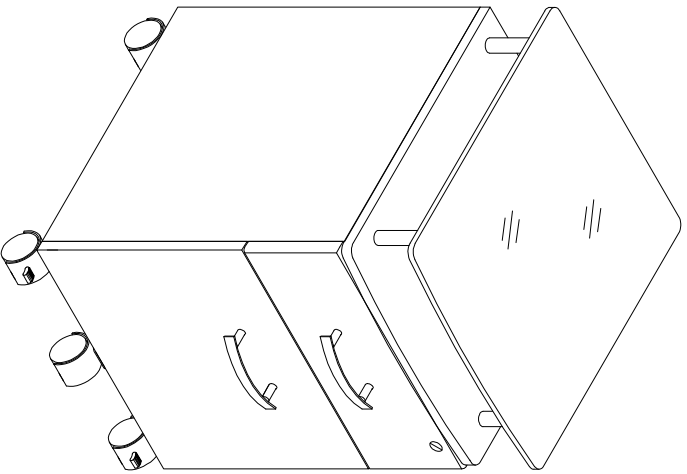

Pedestal Glass TOP Model No. 973

ASSEMBLY INSTRUCTIONS
CALL 1-800-822-8037 FOR ASSISTANCE

P/N **973** REV 02 08/07/09

PARTS LIST

Name	Part	Qty.	Spare Qty	Name	Part	Qty.	Spare Qty
A	Glass Support 	4		F	Flat HD Machine Screw M6x25mm 	4	1
B	Caster - Non Locking 	2		G	Wood Screw 4x14mm 	16	2
C	Caster- Locking 	2		H	973H** Top panel 	1	
D	Caster-Drawer 	1		I	973I** 	1	
E	Threaded Rod M6x20mm 	4	1		973HB HARDWARE 		

Items with HB are in the hardware box.
**Denotes Color Code

1

2

G

B

C

2

3