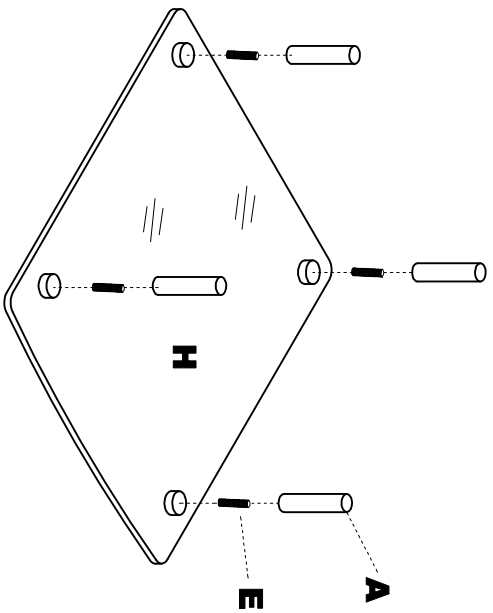

Pedestal Glass TOP Model No. 973

ASSEMBLY INSTRUCTIONS
CALL 1-800-822-8037 FOR ASSISTANCE

P/N **973** REV 02 08/07/09

PARTS LIST

Name	Part	Qty.	Spare Qty	Name	Part	Qty.	Spare Qty
A	Glass Support 	4		F	Flat HD Machine Screw M6x25mm 	4	1
B	Caster - Non Locking 	2		G	Wood Screw 4x14mm 	16	2
C	Caster- Locking 	2		H	973H** Top panel 	1	
D	Caster-Drawer 	1		I	973I** 	1	
E	Threaded Rod M6x20mm 	4	1		973HB HARDWARE 		

Items with HB are in the hardware box.
**Denotes Color Code

1

2

G

B

C

2

3