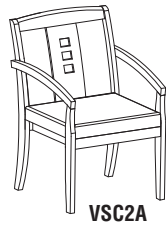

## WOOD GUEST SEATING

Free Freight

VSCA

VSC2A

VSC3A

VSC4A

VSC5A

VSC6A

VSC7A

VSC8A

VSC9

Stylish designs of solid wood and genuine leather beautify any private office or reception area.

- Fully assembled wood frame, simple seat attachment required.
- Genuine leather on all seated surfaces.
- Enhanced seat suspension for lasting comfort.
- Cream leather available on VSC5A and VSC7A models only.
- Shipped 2 per box, \$499 per chair (VSC9 shipped 1 per box).

Model No.	Outside Dimensions	Seated Area Dimensions	Seat Height	Wt.	Carton List Price
VSCA	23 1/4"W x 24"D x 31 1/4"H	18 3/4"W x 17 1/4"D x 15"H	18 1/2"	50#	\$998
VSC2A	22 1/4"W x 23 1/2"D x 33 1/2"H	19"W x 19"D x 14 3/4"H	18 3/4"	50#	\$998
VSC3A	22 3/4"W x 24 3/4"D x 34 1/2"H	19"W x 18 3/4"D x 14 1/2"H	20"	48#	\$998
VSC4A	23 1/4"W x 24"D x 31 1/4"H	19 3/4"W x 19 1/4"D x 12 1/4"H	19"	48#	\$998
VSC5A	22 3/4"W x 23 3/4"D x 33"H	19 1/4"W x 18"D x 13 1/2"H	19 1/2"	48#	\$998
VSC6A	23"W x 22 1/2"D x 34 1/2"H	19 1/4"W x 18"D x 15 1/2"H	19"	47#	\$998
VSC7A	22 1/2"W x 26"D x 34 3/4"H	19"W x 18 1/2"D x 15 3/4"H	19"	50#	\$998
VSC8A	23"W x 23"D x 33"H	19"W x 17 1/2"D x 13 1/2"H	19 1/2"	50#	\$998
VSC9	26"W x 23 1/2"D x 34 1/2"H	19"W x 18 1/2"D x 15 1/2"H	19"	41#	\$499

## GUEST SEATING CONNECTION TABLES

Veneer Connection Table perfectly joins the VSCA or VSC2A Guest Chairs.

- Simple frame attachment, mounting bracket and hardware included.
- **Kwik-Ship Finishes:** Mahogany and Sierra Cherry
- Can be used with either VSCA or VSC2A Guest Chairs.