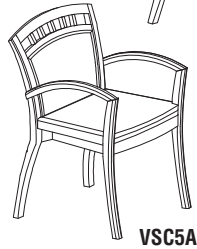

## WOOD GUEST SEATING

Free Freight

VSCA

VSC2A

VSC3A

VSC4A

VSC5A

VSC6A

VSC7A

VSC8A

VSC9

Stylish designs of solid wood and genuine leather beautify any private office or reception area.

- Fully assembled wood frame, simple seat attachment required.
- Genuine leather on all seated surfaces.
- Enhanced seat suspension for lasting comfort.
- Cream leather available on VSC5A and VSC7A models only.
- Shipped 2 per box, \$499 per chair (VSC9 shipped 1 per box).

Model No.	Outside Dimensions	Seated Area Dimensions	Seat Height	Wt.	Carton List Price
VSCA	23 1/4"W x 24"D x 31 1/4"H	18 3/4"W x 17 1/4"D x 15"H	18 1/2"	50#	\$998
VSC2A	22 1/4"W x 23 1/2"D x 33 1/2"H	19"W x 19"D x 14 3/4"H	18 3/4"	50#	\$998
VSC3A	22 3/4"W x 24 3/4"D x 34 1/2"H	19"W x 18 3/4"D x 14 1/2"H	20"	48#	\$998
VSC4A	23 1/4"W x 24"D x 31 1/4"H	19 3/4"W x 19 1/4"D x 12 1/4"H	19"	48#	\$998
VSC5A	22 3/4"W x 23 3/4"D x 33"H	19 1/4"W x 18"D x 13 1/2"H	19 1/2"	48#	\$998
VSC6A	23"W x 22 1/2"D x 34 1/2"H	19 1/4"W x 18"D x 15 1/2"H	19"	47#	\$998
VSC7A	22 1/2"W x 26"D x 34 3/4"H	19"W x 18 1/2"D x 15 3/4"H	19"	50#	\$998
VSC8A	23"W x 23"D x 33"H	19"W x 17 1/2"D x 13 1/2"H	19 1/2"	50#	\$998
VSC9	26"W x 23 1/2"D x 34 1/2"H	19"W x 18 1/2"D x 15 1/2"H	19"	41#	\$499

## GUEST SEATING CONNECTION TABLES

Veneer Connection Table perfectly joins the VSCA or VSC2A Guest Chairs.

- Simple frame attachment, mounting bracket and hardware included.
- **Kwik-Ship Finishes:** Mahogany and Sierra Cherry
- Can be used with either VSCA or VSC2A Guest Chairs.