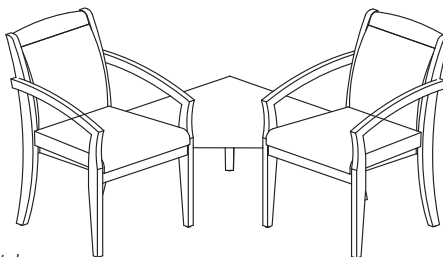

Model No.	Outside Dimensions	Seated Area Dimensions	Seat Height	Wt.	Carton List Price
VSCA	23 1/4"W x 24"D x 31 1/4"H	18 3/4"W x 17 1/4"D x 15"H	18 1/2"	50#	\$998
VSC2A	22 1/4"W x 23 1/2"D x 33 1/2"H	19"W x 19"D x 14 3/4"H	18 3/4"	50#	\$998
VSC3A	22 3/4"W x 24 3/4"D x 34 1/2"H	19"W x 18 3/4"D x 14 1/2"H	20"	48#	\$998
VSC4A	23 1/4"W x 24"D x 31 1/4"H	19 3/4"W x 19 1/4"D x 12 1/4"H	19"	48#	\$998
VSC5A	22 3/4"W x 23 3/4"D x 33"H	19 1/4"W x 18"D x 13 1/2"H	19 1/2"	48#	\$998
VSC6A	23"W x 22 1/2"D x 34 1/2"H	19 1/4"W x 18"D x 15 1/2"H	19"	47#	\$998
VSC7A	22 1/2"W x 26"D x 34 3/4"H	19"W x 18 1/2"D x 15 3/4"H	19"	50#	\$998
VSC8A	23"W x 23"D x 33"H	19"W x 17 1/2"D x 13 1/2"H	19 1/2"	50#	\$998
VSC9	26"W x 23 1/2"D x 34 1/2"H	19"W x 18 1/2"D x 15 1/2"H	19"	41#	\$499

## GUEST SEATING CONNECTION TABLES

Veneer Connection Table perfectly joins the VSCA or VSC2A Guest Chairs.

- Simple frame attachment, mounting bracket and hardware included.
- **Kwik-Ship Finishes:** Mahogany and Sierra Cherry
- Can be used with either VSCA or VSC2A Guest Chairs.

VCT1

Model No.	Description	Dimensions	Wt.	Carton List Price
VCT1	Center Table	18 1/2"W x 20"D x 14 1/2"H	8#	\$229
VCT2	Corner Table with Leg	28 1/4"W x 28 1/4"D x 14 1/2"H	12#	\$349

VCT2

Chairs sold separately.