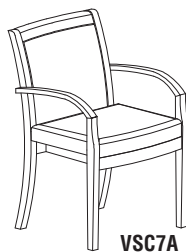

## WOOD GUEST SEATING

Free Freight

VSCA

VSC2A

VSC3A

VSC4A

VSC5A

VSC6A

VSC7A

VSC8A

VSC9

Stylish designs of solid wood and genuine leather beautify any private office or reception area.

- Fully assembled wood frame, simple seat attachment required.
- Genuine leather on all seated surfaces.
- Enhanced seat suspension for lasting comfort.
- Cream leather available on VSC5A and VSC7A models only.
- Shipped 2 per box, \$499 per chair (VSC9 shipped 1 per box).

Model No.	Outside Dimensions	Seated Area Dimensions	Seat Height	Wt.	Carton List Price
VSCA	23 1/4"W x 24"D x 31 1/4"H	18 3/4"W x 17 1/4"D x 15"H	18 1/2"	50#	\$998
VSC2A	22 1/4"W x 23 1/2"D x 33 1/2"H	19"W x 19"D x 14 3/4"H	18 3/4"	50#	\$998
VSC3A	22 3/4"W x 24 3/4"D x 34 1/2"H	19"W x 18 3/4"D x 14 1/2"H	20"	48#	\$998
VSC4A	23 1/4"W x 24"D x 31 1/4"H	19 3/4"W x 19 1/4"D x 12 1/4"H	19"	48#	\$998
VSC5A	22 3/4"W x 23 3/4"D x 33"H	19 1/4"W x 18"D x 13 1/2"H	19 1/2"	48#	\$998
VSC6A	23"W x 22 1/2"D x 34 1/2"H	19 1/4"W x 18"D x 15 1/2"H	19"	47#	\$998
VSC7A	22 1/2"W x 26"D x 34 3/4"H	19"W x 18 1/2"D x 15 3/4"H	19"	50#	\$998
VSC8A	23"W x 23"D x 33"H	19"W x 17 1/2"D x 13 1/2"H	19 1/2"	50#	\$998
VSC9	26"W x 23 1/2"D x 34 1/2"H	19"W x 18 1/2"D x 15 1/2"H	19"	41#	\$499

## GUEST SEATING CONNECTION TABLES

Veneer Connection Table perfectly joins the VSCA or VSC2A Guest Chairs.

- Simple frame attachment, mounting bracket and hardware included.
- **Kwik-Ship Finishes:** Mahogany and Sierra Cherry
- Can be used with either VSCA or VSC2A Guest Chairs.