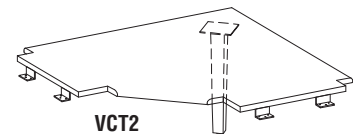

Model No.	Outside Dimensions	Seated Area Dimensions	Seat Height	Wt.	Carton List Price
VSCA	23 1/4"W x 24"D x 31 1/4"H	18 3/4"W x 17 1/4"D x 15"H	18 1/2"	50#	\$998
VSC2A	22 1/4"W x 23 1/2"D x 33 1/2"H	19"W x 19"D x 14 3/4"H	18 3/4"	50#	\$998
VSC3A	22 3/4"W x 24 3/4"D x 34 1/2"H	19"W x 18 3/4"D x 14 1/2"H	20"	48#	\$998
VSC4A	23 1/4"W x 24"D x 31 1/4"H	19 3/4"W x 19 1/4"D x 12 1/4"H	19"	48#	\$998
VSC5A	22 3/4"W x 23 3/4"D x 33"H	19 1/4"W x 18"D x 13 1/2"H	19 1/2"	48#	\$998
VSC6A	23"W x 22 1/2"D x 34 1/2"H	19 1/4"W x 18"D x 15 1/2"H	19"	47#	\$998
VSC7A	22 1/2"W x 26"D x 34 3/4"H	19"W x 18 1/2"D x 15 3/4"H	19"	50#	\$998
VSC8A	23"W x 23"D x 33"H	19"W x 17 1/2"D x 13 1/2"H	19 1/2"	50#	\$998
VSC9	26"W x 23 1/2"D x 34 1/2"H	19"W x 18 1/2"D x 15 1/2"H	19"	41#	\$499

## GUEST SEATING CONNECTION TABLES

Veneer Connection Table perfectly joins the VSCA or VSC2A Guest Chairs.

- Simple frame attachment, mounting bracket and hardware included.
- **Kwik-Ship Finishes:** Mahogany and Sierra Cherry
- Can be used with either VSCA or VSC2A Guest Chairs.

VCT1

Model No.	Description	Dimensions	Wt.	Carton List Price
VCT1	Center Table	18 1/2"W x 20"D x 14 1/2"H	8#	\$229
VCT2	Corner Table with Leg	28 1/4"W x 28 1/4"D x 14 1/2"H	12#	\$349

VCT2

Chairs sold separately.