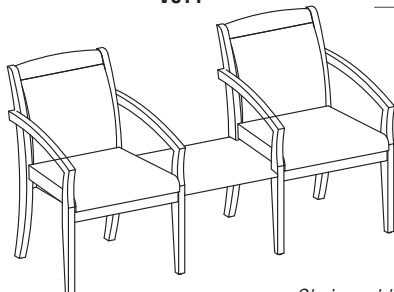

Model No.	Outside Dimensions	Seated Area Dimensions	Seat Height	Wt.	Carton List Price
VSCA	23 1/4"W x 24"D x 31 1/4"H	18 3/4"W x 17 1/4"D x 15"H	18 1/2"	50#	\$998
VSC2A	22 1/4"W x 23 1/2"D x 33 1/2"H	19"W x 19"D x 14 3/4"H	18 3/4"	50#	\$998
VSC3A	22 3/4"W x 24 3/4"D x 34 1/2"H	19"W x 18 3/4"D x 14 1/2"H	20"	48#	\$998
VSC4A	23 1/4"W x 24"D x 31 1/4"H	19 3/4"W x 19 1/4"D x 12 1/4"H	19"	48#	\$998
VSC5A	22 3/4"W x 23 3/4"D x 33"H	19 1/4"W x 18"D x 13 1/2"H	19 1/2"	48#	\$998
VSC6A	23"W x 22 1/2"D x 34 1/2"H	19 1/4"W x 18"D x 15 1/2"H	19"	47#	\$998
VSC7A	22 1/2"W x 26"D x 34 3/4"H	19"W x 18 1/2"D x 15 3/4"H	19"	50#	\$998
VSC8A	23"W x 23"D x 33"H	19"W x 17 1/2"D x 13 1/2"H	19 1/2"	50#	\$998
VSC9	26"W x 23 1/2"D x 34 1/2"H	19"W x 18 1/2"D x 15 1/2"H	19"	41#	\$499

## GUEST SEATING CONNECTION TABLES

Veneer Connection Table perfectly joins the VSCA or VSC2A Guest Chairs.

- Simple frame attachment, mounting bracket and hardware included.
- **Kwik-Ship Finishes:** Mahogany and Sierra Cherry
- Can be used with either VSCA or VSC2A Guest Chairs.

VCT1

Model No.	Description	Dimensions	Wt.	Carton List Price
VCT1	Center Table	18 1/2"W x 20"D x 14 1/2"H	8#	\$229
VCT2	Corner Table with Leg	28 1/4"W x 28 1/4"D x 14 1/2"H	12#	\$349

VCT2

Chairs sold separately.