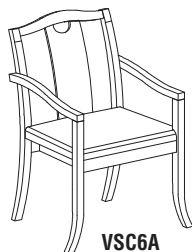

## WOOD GUEST SEATING

Free Freight

VSCA

VSC2A

VSC3A

VSC4A

VSC5A

VSC6A

VSC7A

VSC8A

VSC9

Stylish designs of solid wood and genuine leather beautify any private office or reception area.

- Fully assembled wood frame, simple seat attachment required.
- Genuine leather on all seated surfaces.
- Enhanced seat suspension for lasting comfort.
- Cream leather available on VSC5A and VSC7A models only.
- Shipped 2 per box, \$499 per chair (VSC9 shipped 1 per box).

Model No.	Outside Dimensions	Seated Area Dimensions	Seat Height	Wt.	Carton List Price
VSCA	23 1/4"W x 24"D x 31 1/4"H	18 3/4"W x 17 1/4"D x 15"H	18 1/2"	50#	\$998
VSC2A	22 1/4"W x 23 1/2"D x 33 1/2"H	19"W x 19"D x 14 3/4"H	18 3/4"	50#	\$998
VSC3A	22 3/4"W x 24 3/4"D x 34 1/2"H	19"W x 18 3/4"D x 14 1/2"H	20"	48#	\$998
VSC4A	23 1/4"W x 24"D x 31 1/4"H	19 3/4"W x 19 1/4"D x 12 1/4"H	19"	48#	\$998
VSC5A	22 3/4"W x 23 3/4"D x 33"H	19 1/4"W x 18"D x 13 1/2"H	19 1/2"	48#	\$998
VSC6A	23"W x 22 1/2"D x 34 1/2"H	19 1/4"W x 18"D x 15 1/2"H	19"	47#	\$998
VSC7A	22 1/2"W x 26"D x 34 3/4"H	19"W x 18 1/2"D x 15 3/4"H	19"	50#	\$998
VSC8A	23"W x 23"D x 33"H	19"W x 17 1/2"D x 13 1/2"H	19 1/2"	50#	\$998
VSC9	26"W x 23 1/2"D x 34 1/2"H	19"W x 18 1/2"D x 15 1/2"H	19"	41#	\$499

## GUEST SEATING CONNECTION TABLES

Veneer Connection Table perfectly joins the VSCA or VSC2A Guest Chairs.

- Simple frame attachment, mounting bracket and hardware included.
- **Kwik-Ship Finishes:** Mahogany and Sierra Cherry
- Can be used with either VSCA or VSC2A Guest Chairs.