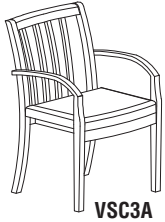

## WOOD GUEST SEATING

Free Freight

VSCA

VSC2A

VSC3A

VSC4A

VSC5A

VSC6A

VSC7A

VSC8A

VSC9

Stylish designs of solid wood and genuine leather beautify any private office or reception area.

- Fully assembled wood frame, simple seat attachment required.
- Genuine leather on all seated surfaces.
- Enhanced seat suspension for lasting comfort.
- Cream leather available on VSC5A and VSC7A models only.
- Shipped 2 per box, \$499 per chair (VSC9 shipped 1 per box).

Model No.	Outside Dimensions	Seated Area Dimensions	Seat Height	Wt.	Carton List Price
VSCA	23 1/4"W x 24"D x 31 1/4"H	18 3/4"W x 17 1/4"D x 15"H	18 1/2"	50#	\$998
VSC2A	22 1/4"W x 23 1/2"D x 33 1/2"H	19"W x 19"D x 14 3/4"H	18 3/4"	50#	\$998
VSC3A	22 3/4"W x 24 3/4"D x 34 1/2"H	19"W x 18 3/4"D x 14 1/2"H	20"	48#	\$998
VSC4A	23 1/4"W x 24"D x 31 1/4"H	19 3/4"W x 19 1/4"D x 12 1/4"H	19"	48#	\$998
VSC5A	22 3/4"W x 23 3/4"D x 33"H	19 1/4"W x 18"D x 13 1/2"H	19 1/2"	48#	\$998
VSC6A	23"W x 22 1/2"D x 34 1/2"H	19 1/4"W x 18"D x 15 1/2"H	19"	47#	\$998
VSC7A	22 1/2"W x 26"D x 34 3/4"H	19"W x 18 1/2"D x 15 3/4"H	19"	50#	\$998
VSC8A	23"W x 23"D x 33"H	19"W x 17 1/2"D x 13 1/2"H	19 1/2"	50#	\$998
VSC9	26"W x 23 1/2"D x 34 1/2"H	19"W x 18 1/2"D x 15 1/2"H	19"	41#	\$499

## GUEST SEATING CONNECTION TABLES

Veneer Connection Table perfectly joins the VSCA or VSC2A Guest Chairs.

- Simple frame attachment, mounting bracket and hardware included.
- **Kwik-Ship Finishes:** Mahogany and Sierra Cherry
- Can be used with either VSCA or VSC2A Guest Chairs.