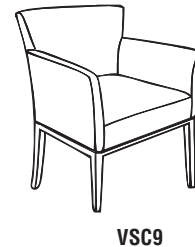

## WOOD GUEST SEATING

Free Freight

VSCA

VSC2A

VSC3A

VSC4A

VSC5A

VSC6A

VSC7A

VSC8A

VSC9

Stylish designs of solid wood and genuine leather beautify any private office or reception area.

- Fully assembled wood frame, simple seat attachment required.
- Genuine leather on all seated surfaces.
- Enhanced seat suspension for lasting comfort.
- Cream leather available on VSC5A and VSC7A models only.
- Shipped 2 per box, \$499 per chair (VSC9 shipped 1 per box).

Model No.	Outside Dimensions	Seated Area Dimensions	Seat Height	Wt.	Carton List Price
VSCA	23 1/4"W x 24"D x 31 1/4"H	18 3/4"W x 17 1/4"D x 15"H	18 1/2"	50#	\$998
VSC2A	22 1/4"W x 23 1/2"D x 33 1/2"H	19"W x 19"D x 14 3/4"H	18 3/4"	50#	\$998
VSC3A	22 3/4"W x 24 3/4"D x 34 1/2"H	19"W x 18 3/4"D x 14 1/2"H	20"	48#	\$998
VSC4A	23 1/4"W x 24"D x 31 1/4"H	19 3/4"W x 19 1/4"D x 12 1/4"H	19"	48#	\$998
VSC5A	22 3/4"W x 23 3/4"D x 33"H	19 1/4"W x 18"D x 13 1/2"H	19 1/2"	48#	\$998
VSC6A	23"W x 22 1/2"D x 34 1/2"H	19 1/4"W x 18"D x 15 1/2"H	19"	47#	\$998
VSC7A	22 1/2"W x 26"D x 34 3/4"H	19"W x 18 1/2"D x 15 3/4"H	19"	50#	\$998
VSC8A	23"W x 23"D x 33"H	19"W x 17 1/2"D x 13 1/2"H	19 1/2"	50#	\$998
VSC9	26"W x 23 1/2"D x 34 1/2"H	19"W x 18 1/2"D x 15 1/2"H	19"	41#	\$499

## GUEST SEATING CONNECTION TABLES

Veneer Connection Table perfectly joins the VSCA or VSC2A Guest Chairs.

- Simple frame attachment, mounting bracket and hardware included.
- **Kwik-Ship Finishes:** Mahogany and Sierra Cherry
- Can be used with either VSCA or VSC2A Guest Chairs.