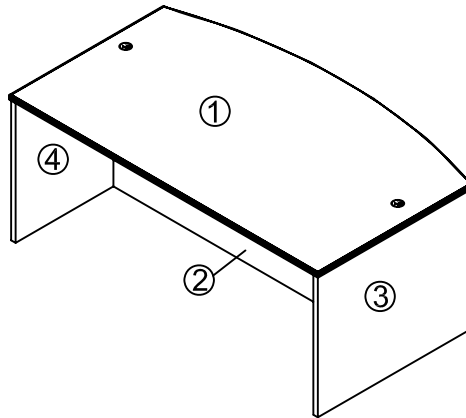

DESK SHELL
Armazón de escritorio

ALE-RN227242

Important:

All parts should be identified and matched up against the parts list. It is advisable to assemble on carpet to avoid scratches.
 DO NOT USE POWER TOOLS TO ASSEMBLE YOUR FURNITURE. POWER TOOLS MAY STRIP OR DAMAGE THE PARTS.

PART NO Pieza	ITEM Descripcion	QTY. Cant	
①	TOP PANEL panel superior	1	
②	BACK PANEL panel posterior	1	
③	RIGHT SIDE PANEL panel lateral derecho	1	
④	LEFT SIDE PANEL panel lateral izquierdo	1	

PART Pieza	QTY Cant	ITEM Descripcion	
A	8	DOWEL espiga	
B	15	SCREWBOLT perno tornillo	
C	15	CONNECTOR HOUSING receptaculo conector	
D	2	GROMMET tapa plastica	
E	4	LEVELER regaton	
F	9	PVC-CAP tapa de pvc	
G	6	PVC-CAP tapa de pvc	
H	4	PVC-CAP tapa de pvc	