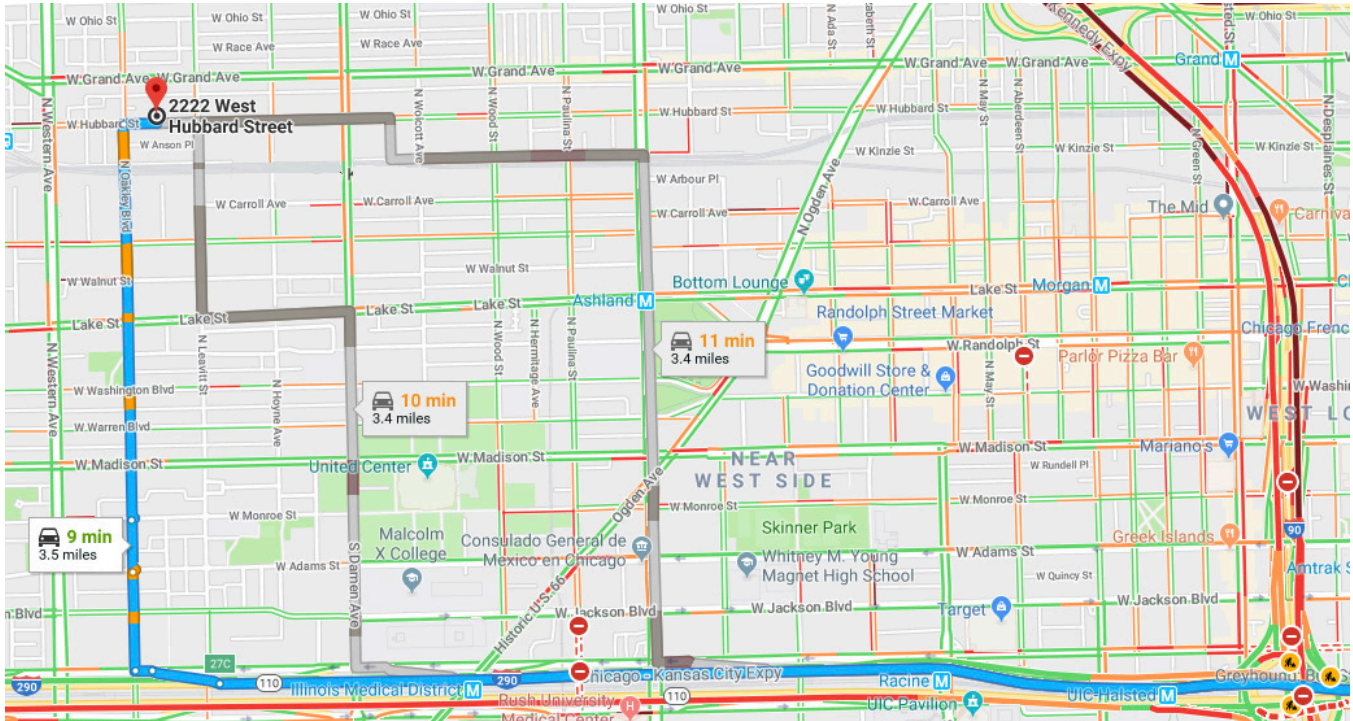

RAISING THE STANDARD

DIRECTIONS
to our **CHICAGO OFFICE**
via **Interstate 290 W**
2222 W. Hubbard Street
Chicago, IL 60612
312.773.7660 / 888.DRAPE.ME

- Continue to **I-290 W** - 0.8 mi
- Follow **I-290 W** to **W Van Buren St.** Take exit **27C** from **I-290 W** - 2.5 mi
- Follow **S Oakley Blvd** to **W Hubbard St** - 1.0 mi