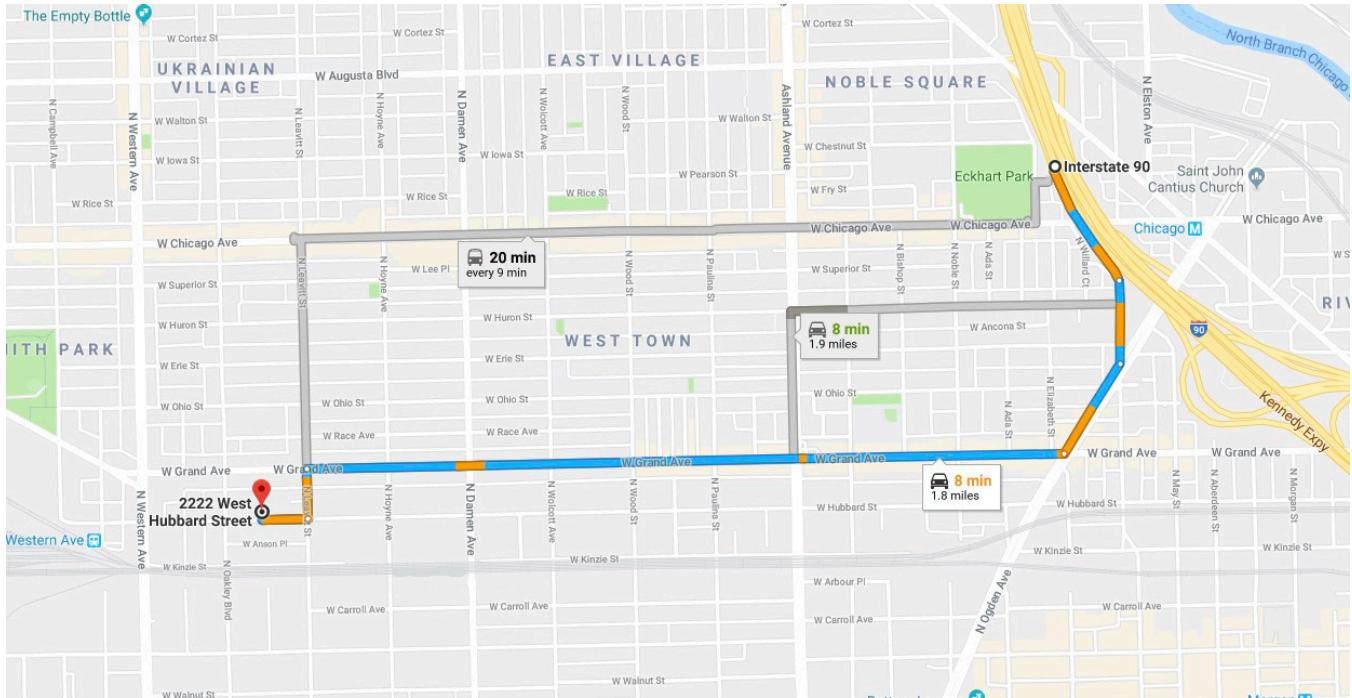

RAISING THE STANDARD

DIRECTIONS
to our **CHICAGO OFFICE**
via **Interstate 90 S**
2222 W. Hubbard Street
Chicago, IL 60612
312.773.7660 / 888.DRAPE.ME

- Head **south** on **Exit 50A** toward **W Superior St** - 0.2 mi
- Continue onto **N Racine Ave** - 0.1 mi
- Slight right onto **N Ogden Ave** - 0.2 mi
- Turn right onto **W Grand Ave** - 1.2 mi
- Turn left onto **N Leavitt St** - 404 ft
- Turn right onto **W Hubbard St**
- Destination will be on the **right**