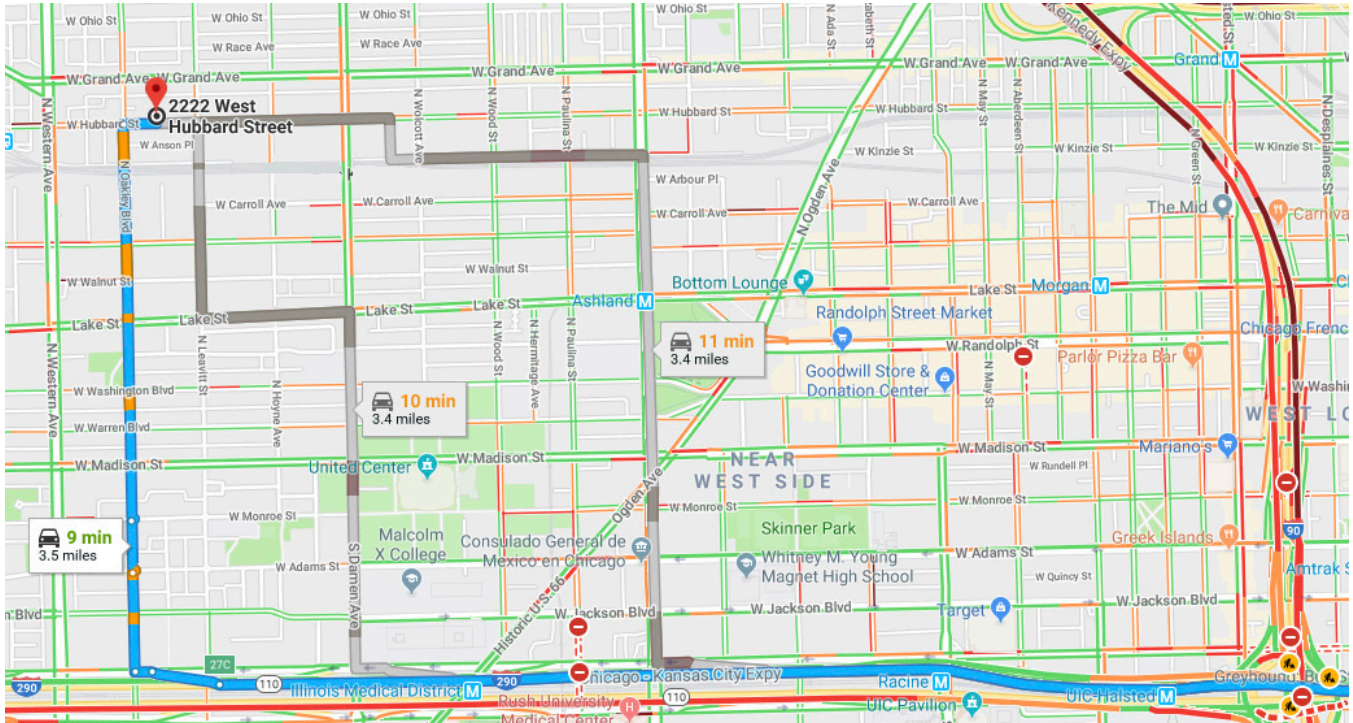

RAISING THE STANDARD

DIRECTIONS
to our **CHICAGO OFFICE**
via **Interstate 90 N**
2222 W. Hubbard Street
Chicago, IL 60612
312.773.7660 / 888.DRAPE.ME

- Take **I-90 E/I-94 E** to **W Cermak Rd**. Take exit **53C** from **I-90 W/I-94 W** - 5.8 mi
- Take **S Clark St** to **I-290 W** - 1.8 mi
- Follow **I-290 W** to **W Van Buren St**. Take exit **27C** from **I-290 W** - 2.5 mi
- Follow **S Oakley Blvd** to **W Hubbard St** - 1.0 mi