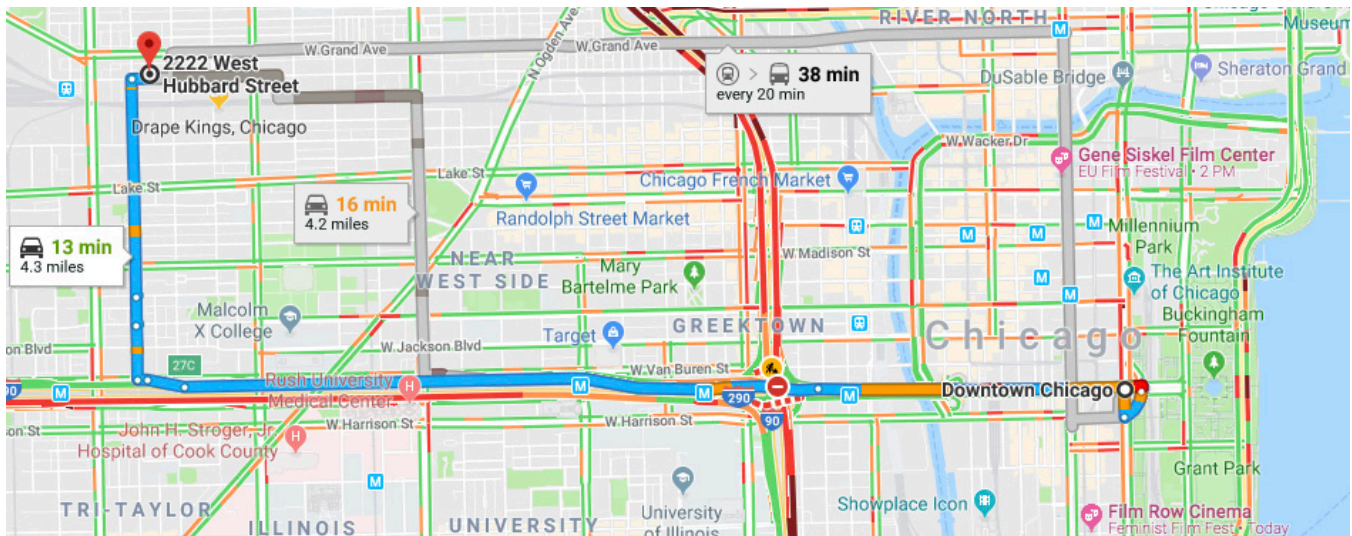

RAISING THE STANDARD

DIRECTIONS
to our **CHICAGO OFFICE**
via **Downtown Chicago**
2222 W. Hubbard Street
Chicago, IL 60612
312.773.7660 / 888.DRAPE.ME

- Continue to **I-290 W** - 0.8 mi
- Follow **I-290 W** to **W Van Buren St**. Take exit **27C** from **I-290 W** - 2.5 mi
- Follow **S Oakley Blvd** to **W Hubbard St** - 1.0 mi