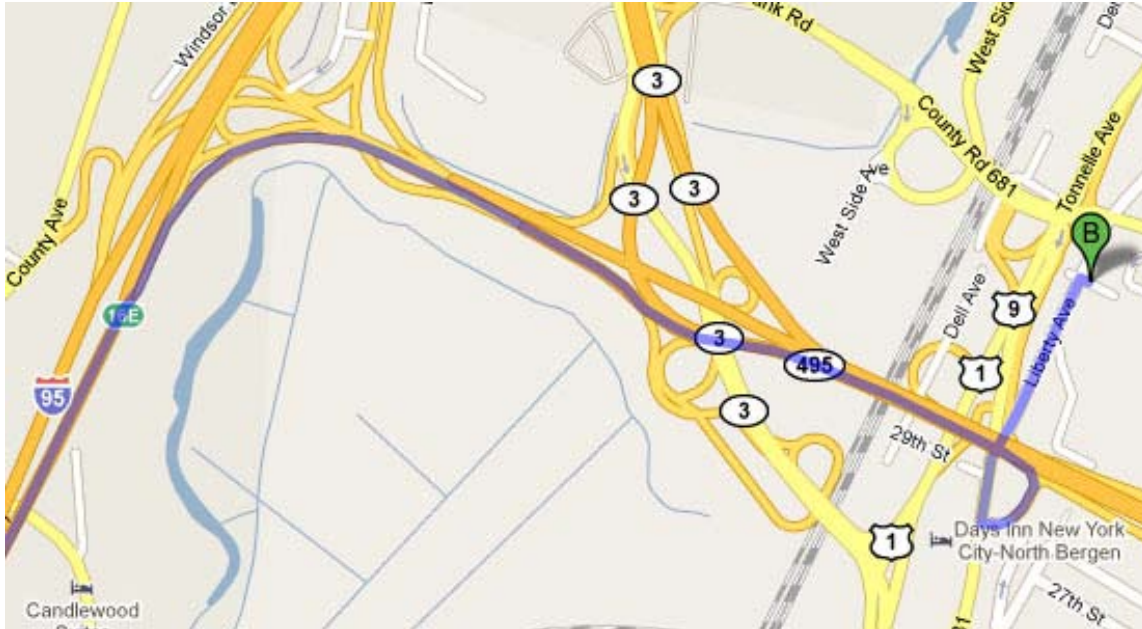

old school **DIRECTIONS** from **NJ Turnpike North**

(towards NYC Lincoln Tunnel)

3200 Liberty Avenue 2C (in rear of building)

North Bergen, NJ 07047

local # 201-770-9950 / 888-372-7363

- Exit **NJ Turnpike** at **Exit 16E**
- Keep **LEFT** at the fork, follow signs for **NJ 3/Secaucus**
- Continue for about 0.5 miles
- At stoplight, make **RIGHT** onto **County Road 681/Paterson Plank Road**
- After about 1 mile, make **RIGHT** onto **Liberty Avenue**
- After 1 block, make **LEFT** into complex's **FIRST ENTRANCE**
- Make a **HARD RIGHT** into entrance; you will see a Drape Kings sign on tree
- Drive up the hill, proceed to rear of building **UNIT 2C** (you will see our signs and parking)