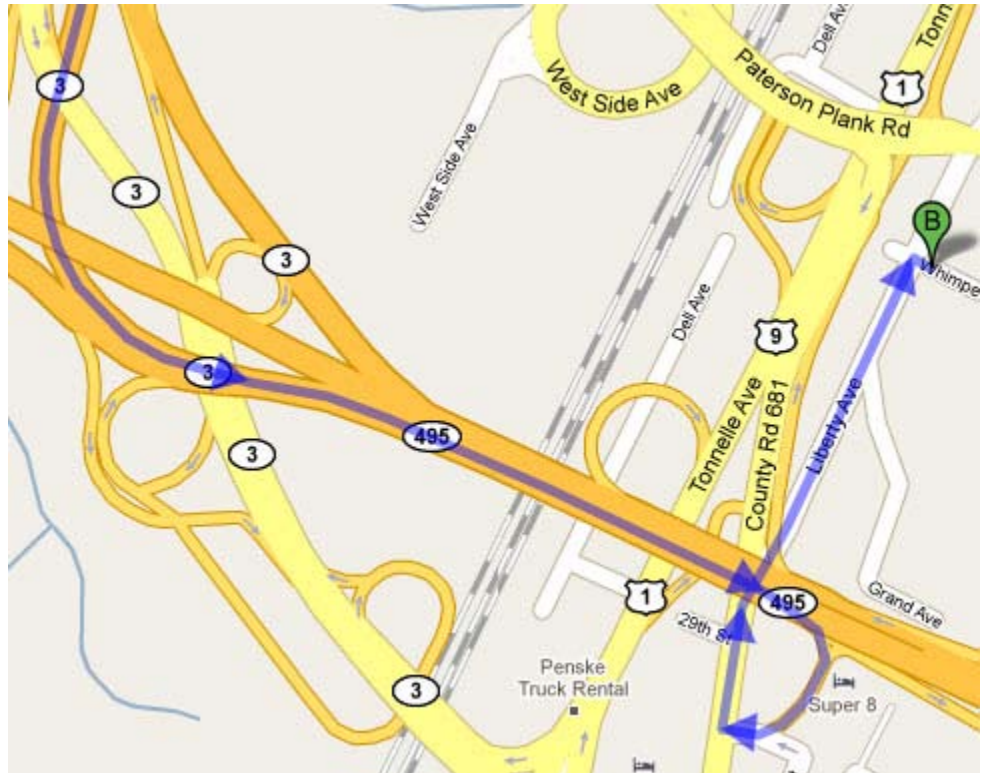

# old school **DIRECTIONS** from **Route 3 East**

(towards NYC Lincoln Tunnel)

3200 Liberty Avenue 2C (in rear of building)

North Bergen, NJ 07047

local # 201-770-9950 / 888-372-7363

- Driving on Route 3 East, stay in the **RIGHT** lanes
- Merge onto **Route 495 East/Kennedy Blvd exit**
- Stay on **RIGHT** lane for 1 mile, make **RIGHT** onto off-ramp for **JF Kennedy Blvd Exit**
- Midway up off-ramp, make a **HARD RIGHT**, between Fountain Motel & Super 8
- Road will curve, then stay **RIGHT** at traffic light, go **RIGHT** onto **Paterson Plank Road**
- Go 400 feet, make **RIGHT** under Rt. 3 overpass onto **Liberty Avenue** (School on hill is on your right)
- Go 0.2 miles, make **RIGHT** into complex's **SECOND ENTRANCE** (you will see the school, then the 1st entrance, then the 2nd entrance)
- Make a **HARD RIGHT** into entrance; you will see a Drape Kings sign on tree
- Drive up the hill, proceed to rear of building **UNIT 2C** (you will see our signs and parking)