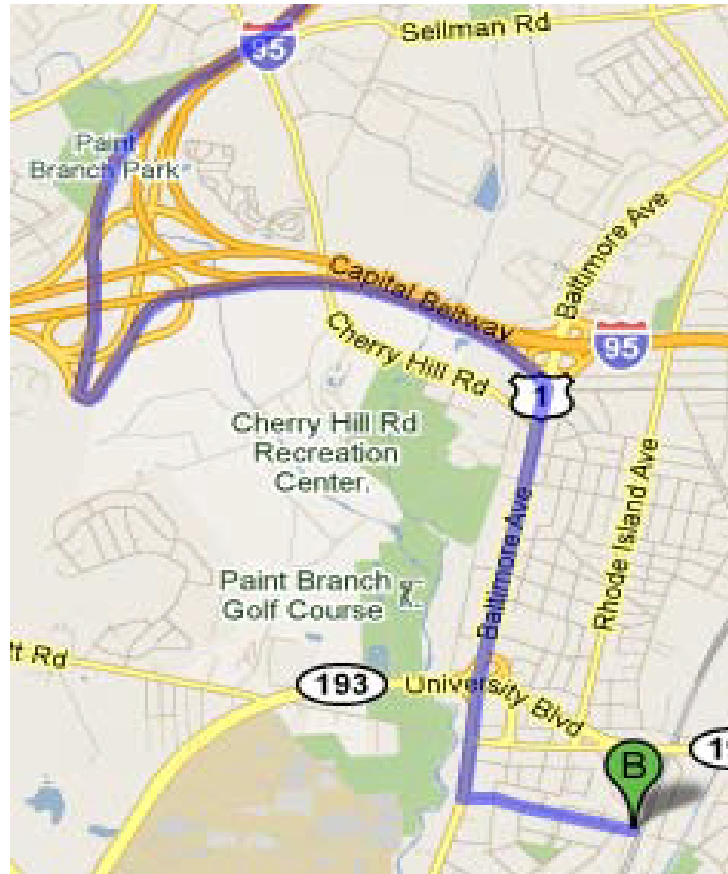

# old school **DIRECTIONS** from **Route 95 South**

5114 Roanoke Place  
College Park, MD 20740  
local # 301-220-0001 / 888-372-7363

- While on **I-95 South**, get off at **Exit 27** onto **I-495 East** (Capital Beltway)
- After 0.5 miles, keep **LEFT** at the fork and follow signs for **US-1/College Park/Weigh Station Car Pool**
- Take **Exit 25B** to merge onto **US-1 S/Baltimore Ave toward College Park S**
- After 2 miles, turn **LEFT** onto **Berwyn Road**
- Take Berwyn Road all the way to the end, where you will see a large pedestrian overpass
- On the left, you will see our complex