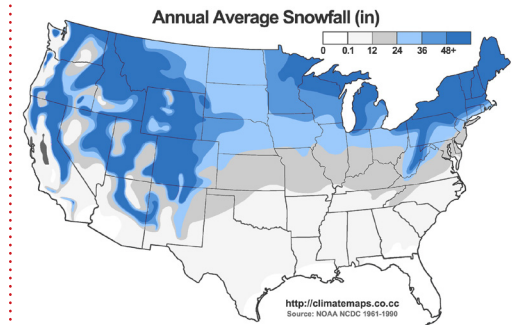

SNOWPRO TARGET AUDIENCE

REACH 76,480
IN THE AREAS WITH THE HIGHEST
ANNUAL SNOWFALL

ONLINE

Promote your snow removal equipment, materials and services on GreenIndustryPros.com and ForConstructionPros.com with a display ad or our responsively designed sites. Contact your sales rep for pricing.

CONTACT US TODAY: 800-538-5544

JASON DESARLE Ext. 1301
jdesarle@ACBusinessMedia.com

MEGAN PERLEBERG, Ext. 1249
mperleberg@ACBusinessMedia.com

AMY SCHWANDT, Ext. 1243
aschwandt@ACBusinessMedia.com

NIKKI LAWSON, Ext. 1228
nlawson@ACBusinessMedia.com