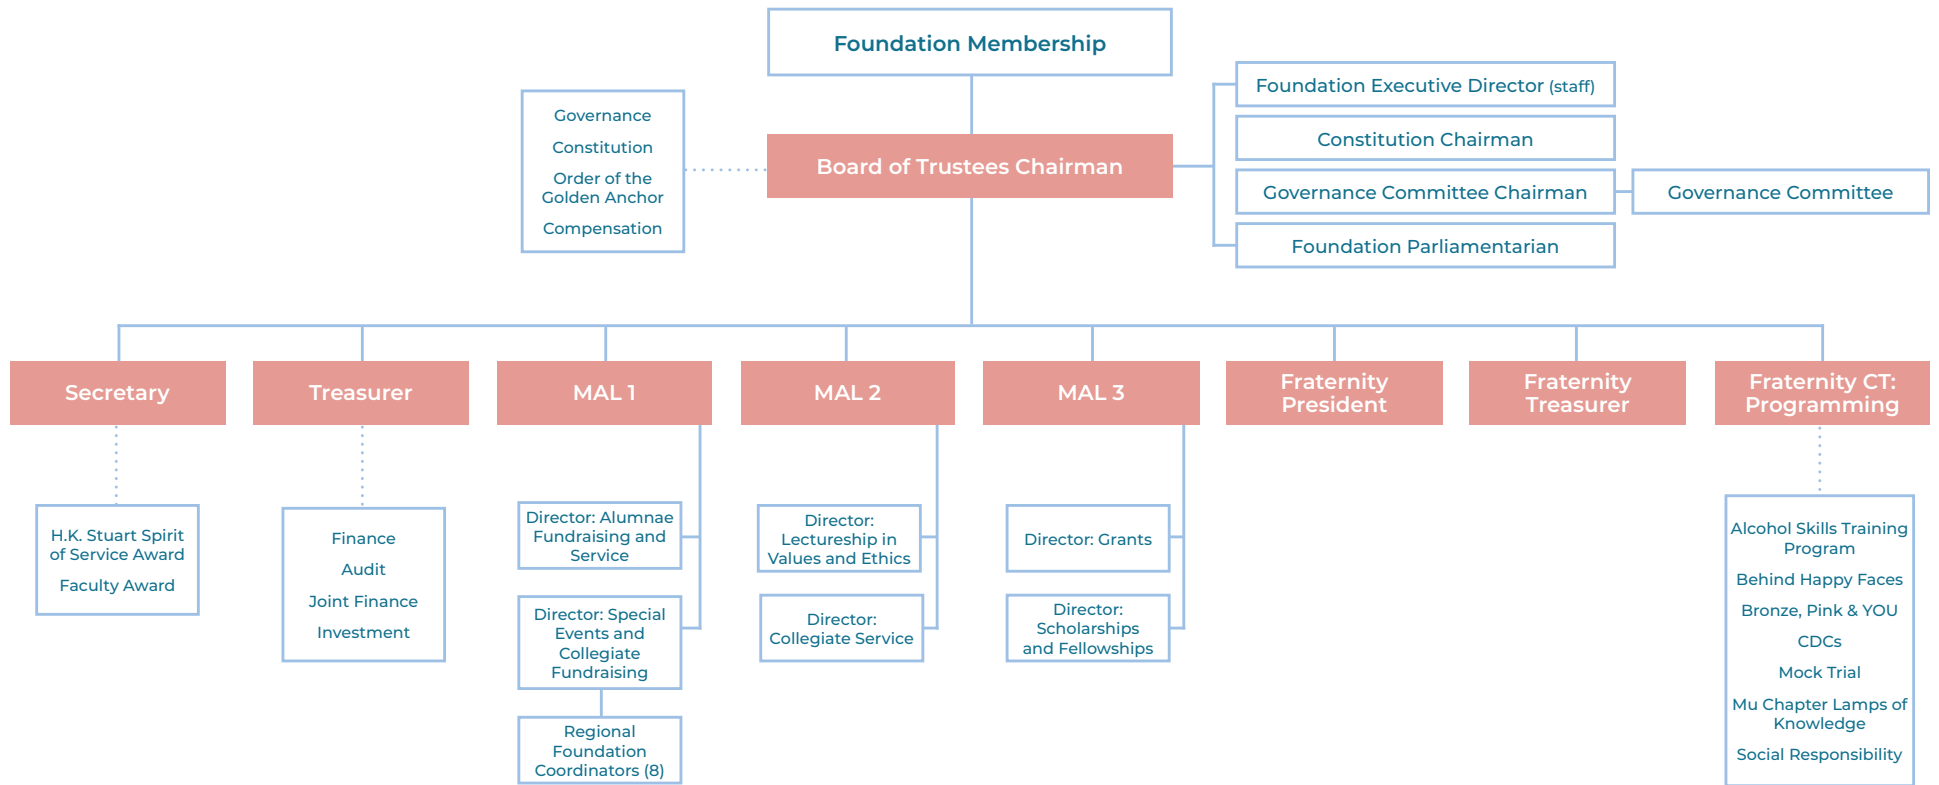

Delta Gamma
1873

Fraternity Volunteer Structure

— reports to
- - - supports

Resource Personnel
Executive Offices Staff
Fraternity/Foundation Directors

Delta Gamma

1873

Foundation Volunteer Structure

— reports to

..... responsible for