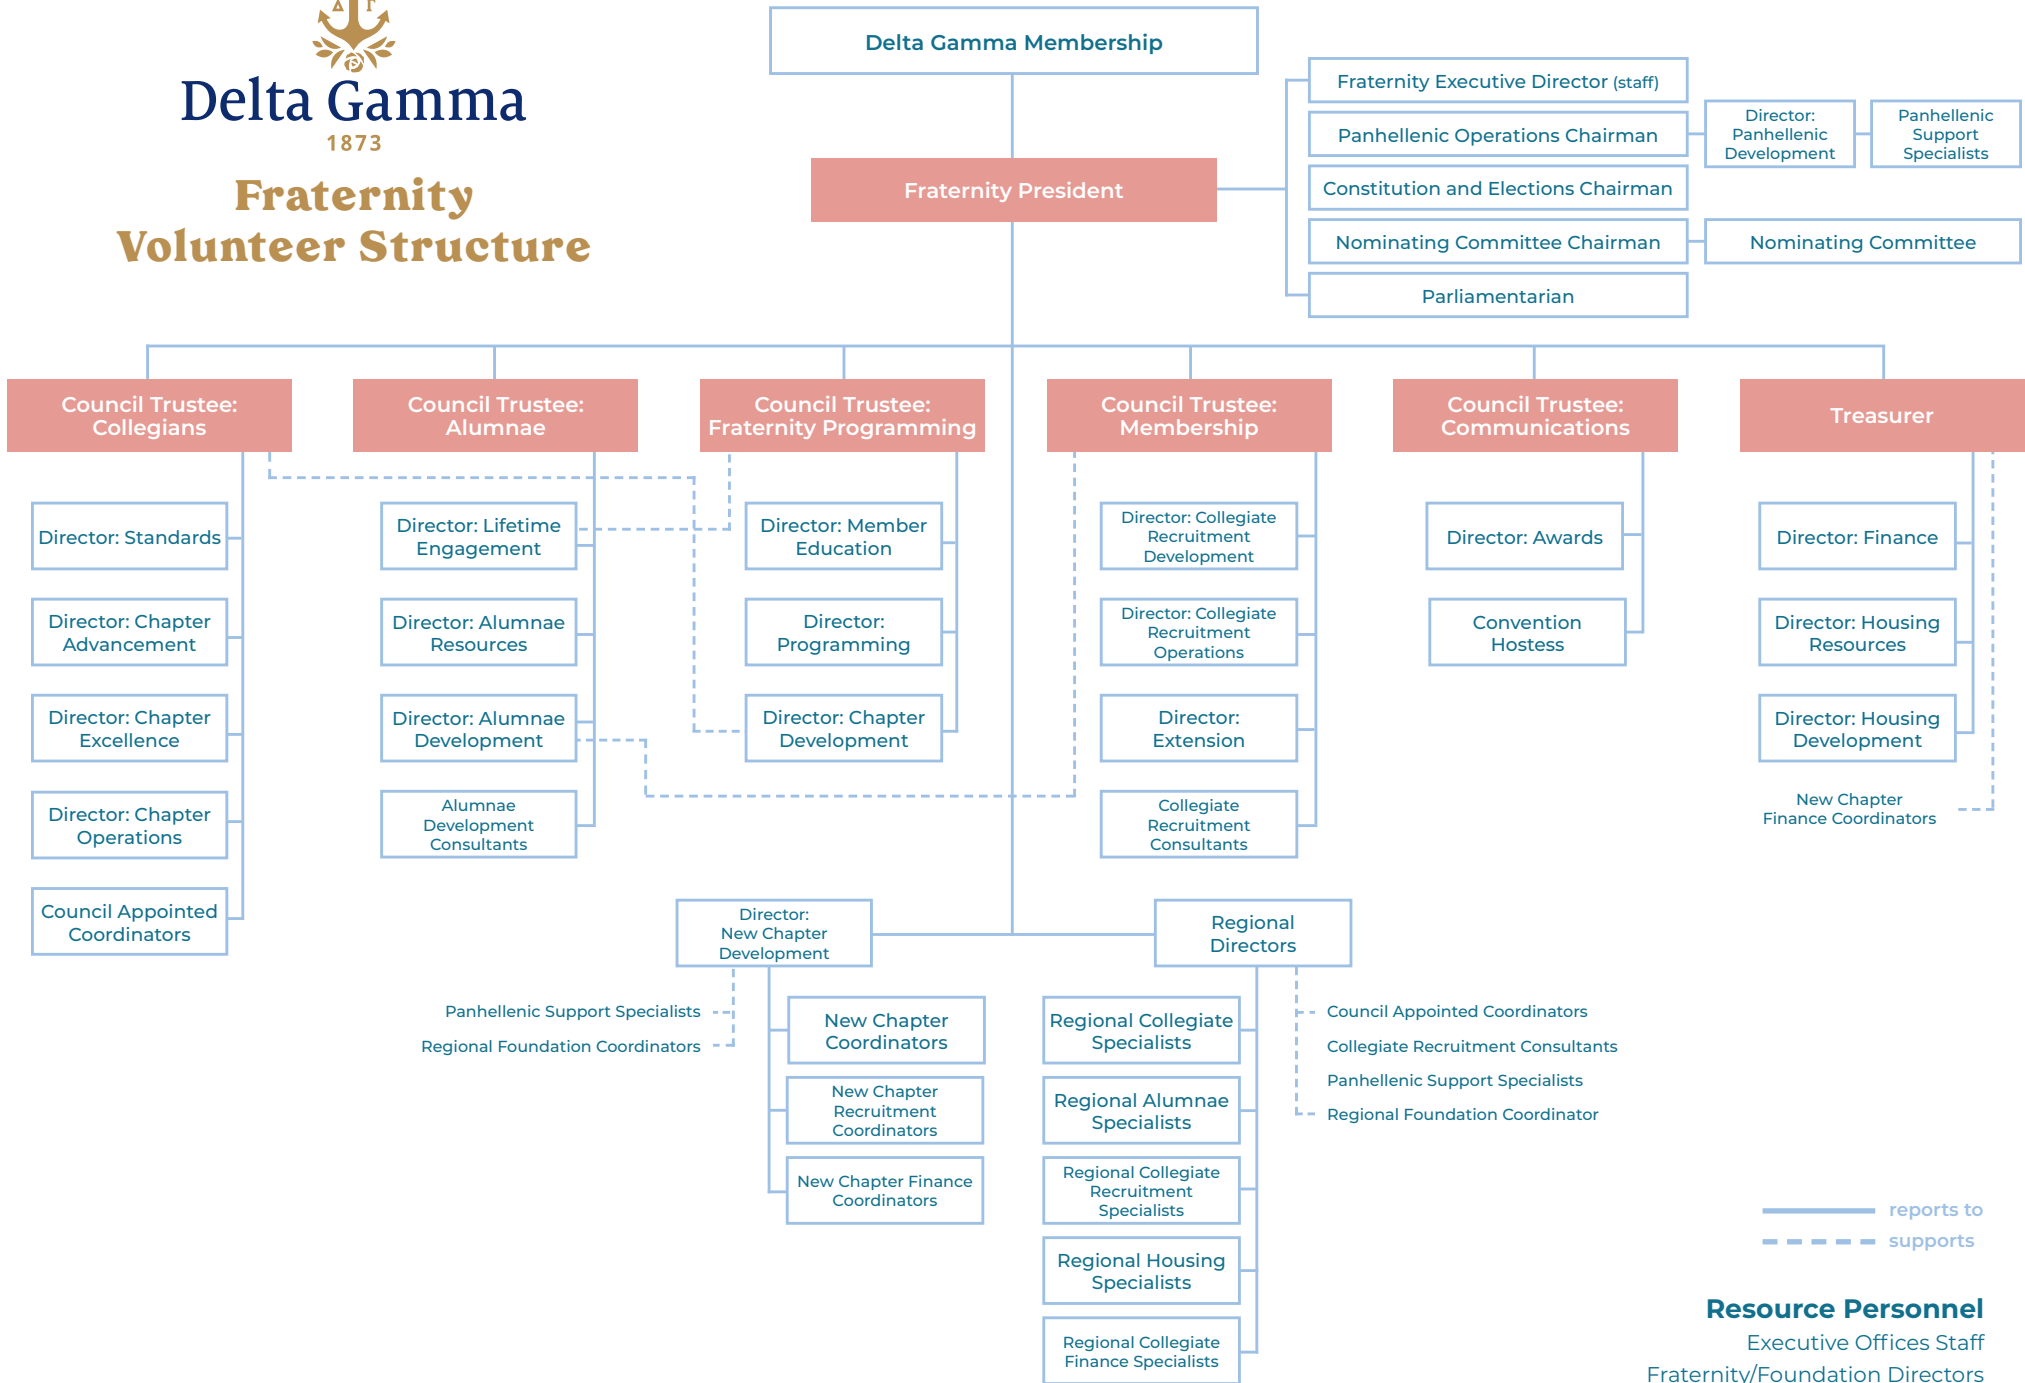

Delta Gamma
1873

Fraternity Volunteer Structure

— reports to
- - - supports

Resource Personnel
Executive Offices Staff
Fraternity/Foundation Directors

Delta Gamma

1873

Foundation Volunteer Structure

— reports to

..... responsible for