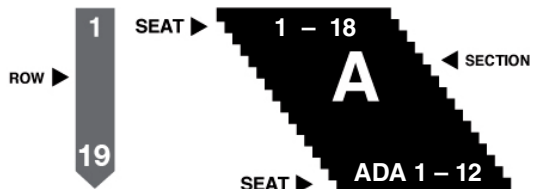

2020 CHEVROLET DETROIT GRAND PRIX PRESENTED BY LEAR RESERVED GRANDSTAND SECTION SEATING

GRANDSTAND 1

GRANDSTAND KEY

GRANDSTAND 2

GRANDSTAND LOCATIONS

GRANDSTAND 3

Reserved ♿ accessible (ADA) & Front Row Chair seating is available in Grandstands 1 & 2 on a platform in front of grandstand seating.

Grandstands 4, 6, 7, 8 & 9 are general admission grandstands. Grandstand 8 is ♿ accessible.

◇ Race Course Turns ● Reserved Seat GS ■ General Admission GS