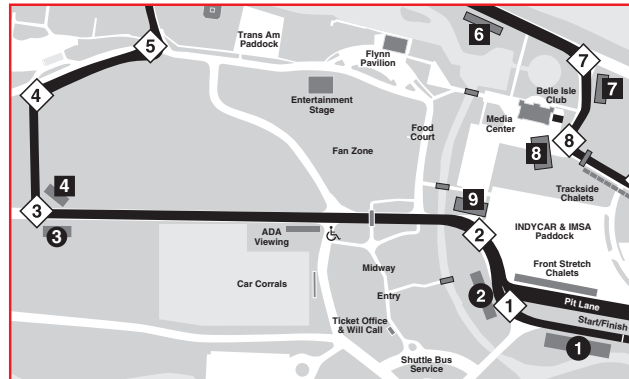

2020 CHEVROLET DETROIT GRAND PRIX PRESENTED BY LEAR RESERVED GRANDSTAND SECTION SEATING

GRANDSTAND 1

GRANDSTAND KEY

GRANDSTAND 2

GRANDSTAND LOCATIONS

GRANDSTAND 3

Reserved ♿ accessible (ADA) & Front Row Chair seating is available in Grandstands 1 & 2 on a platform in front of grandstand seating.

Grandstands 4, 6, 7, 8 & 9 are general admission grandstands. Grandstand 8 is ♿ accessible.

◇ Race Course Turns ● Reserved Seat GS ■ General Admission GS