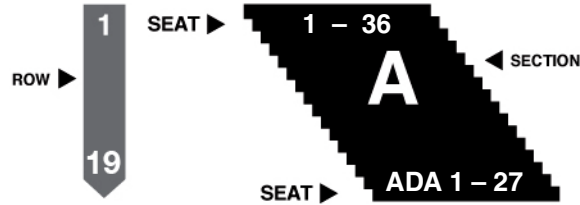

Chevrolet Detroit Grand Prix presented by Lear Grandstand Section Seating

Grandstand 1

Grandstand 2

Grandstand Key

Reserved ♿ accessible (ADA) & Front Row Chair seating is available in Grandstands 1 & 2 on a platform in front of grandstand seating.

Grandstands 3, 5 & 6 are general admission grandstands. Grandstand 5 is ♿ accessible.

Grandstand Locations

◇ Race Course Turns ● Grandstands