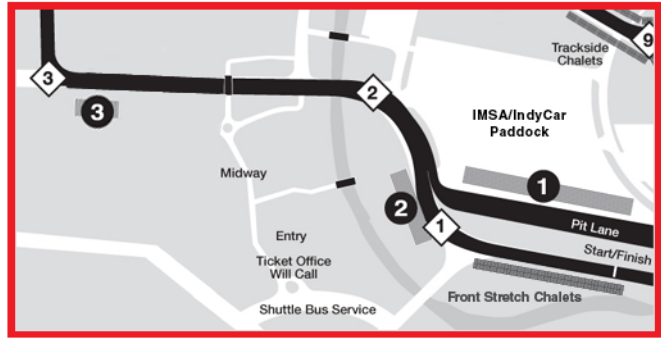

Chevrolet Detroit Grand Prix presented by Lear Grandstand Section Seating

Grandstand 1

Grandstand 2

Grandstand Key

Reserved ♿ accessible (ADA) & Front Row Chair seating is available in Grandstands 1 & 2 on a platform in front of grandstand seating.

Grandstands 3, 5 & 6 are general admission grandstands. Grandstand 5 is ♿ accessible.

Grandstand Locations

◇ Race Course Turns ● Grandstands