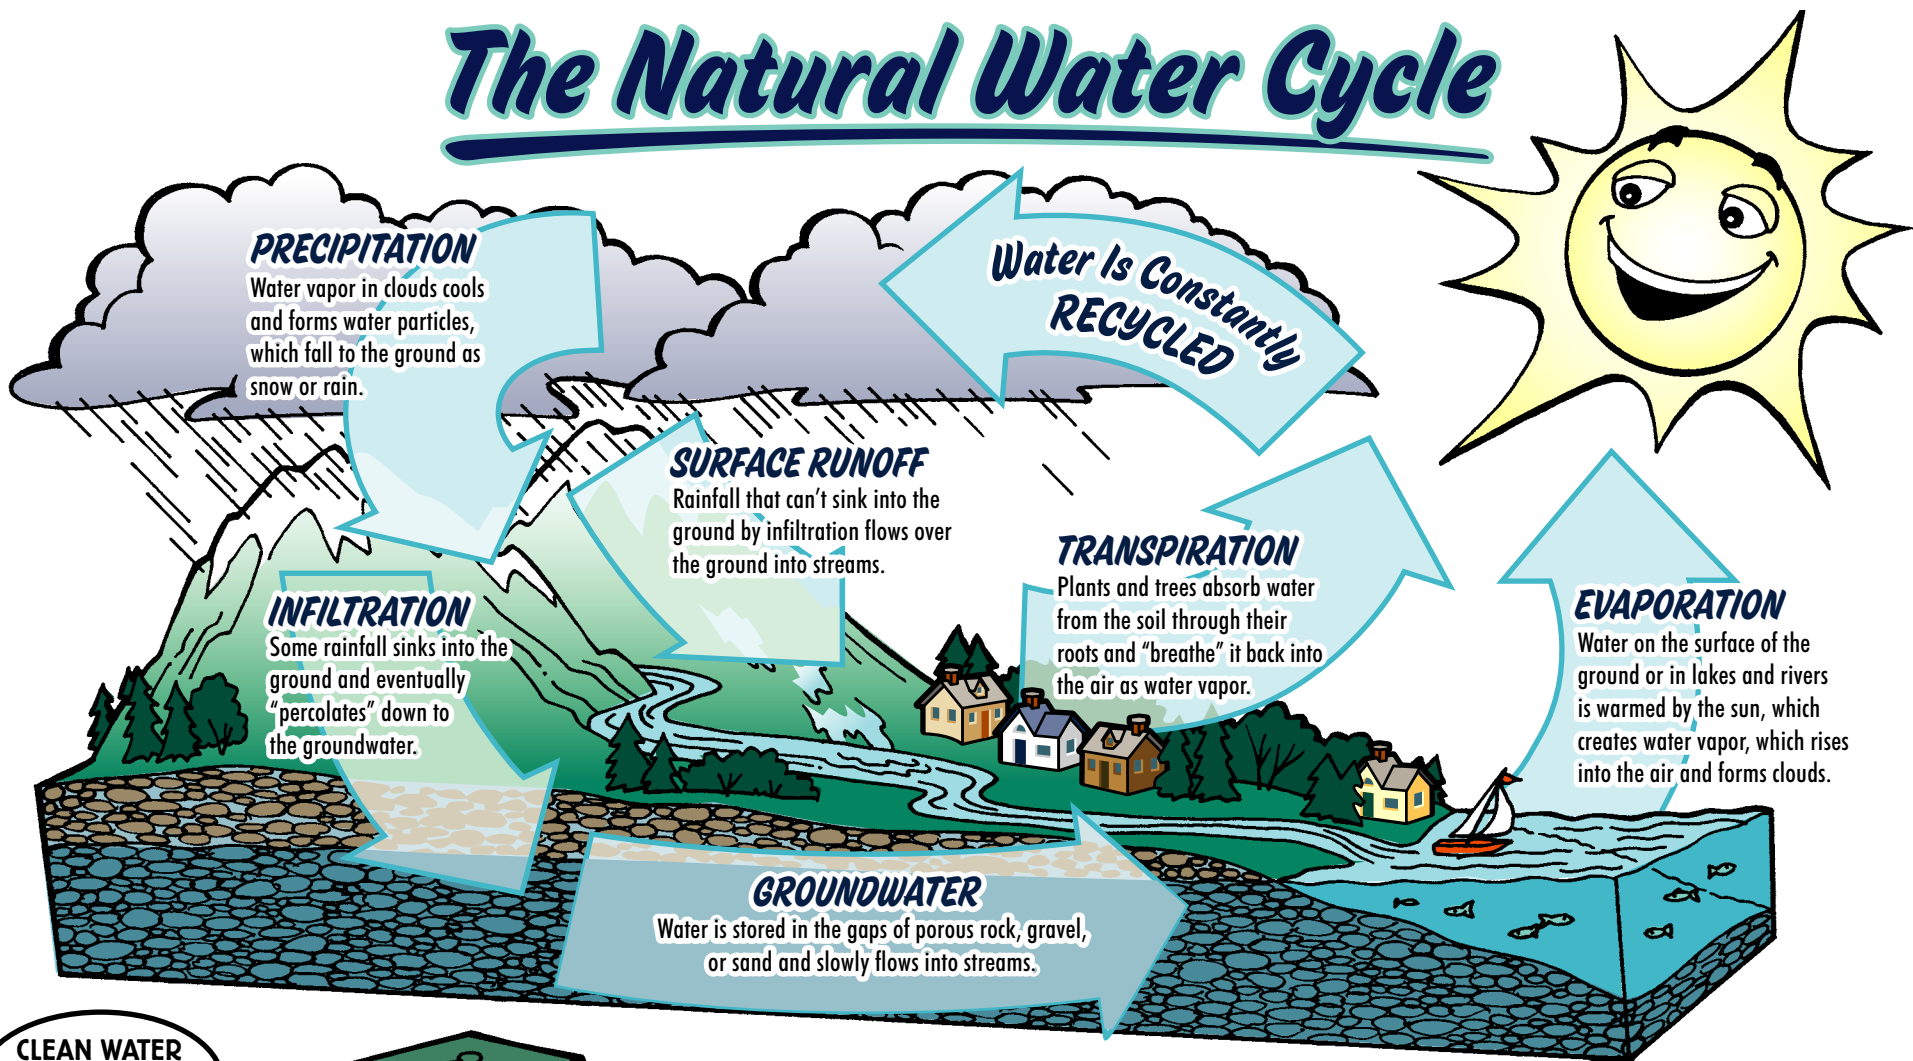

The Natural Water Cycle

CLEAN WATER
is a limited
RESOURCE!

The **SAME** water that the dinosaurs drank...is the **SAME** water that we drink today.
Water is constantly recycled and reused over and over again!

Prehistoric
Times

WOW!

Modern
Times

Doesn't that make
your head **SWIM** ?