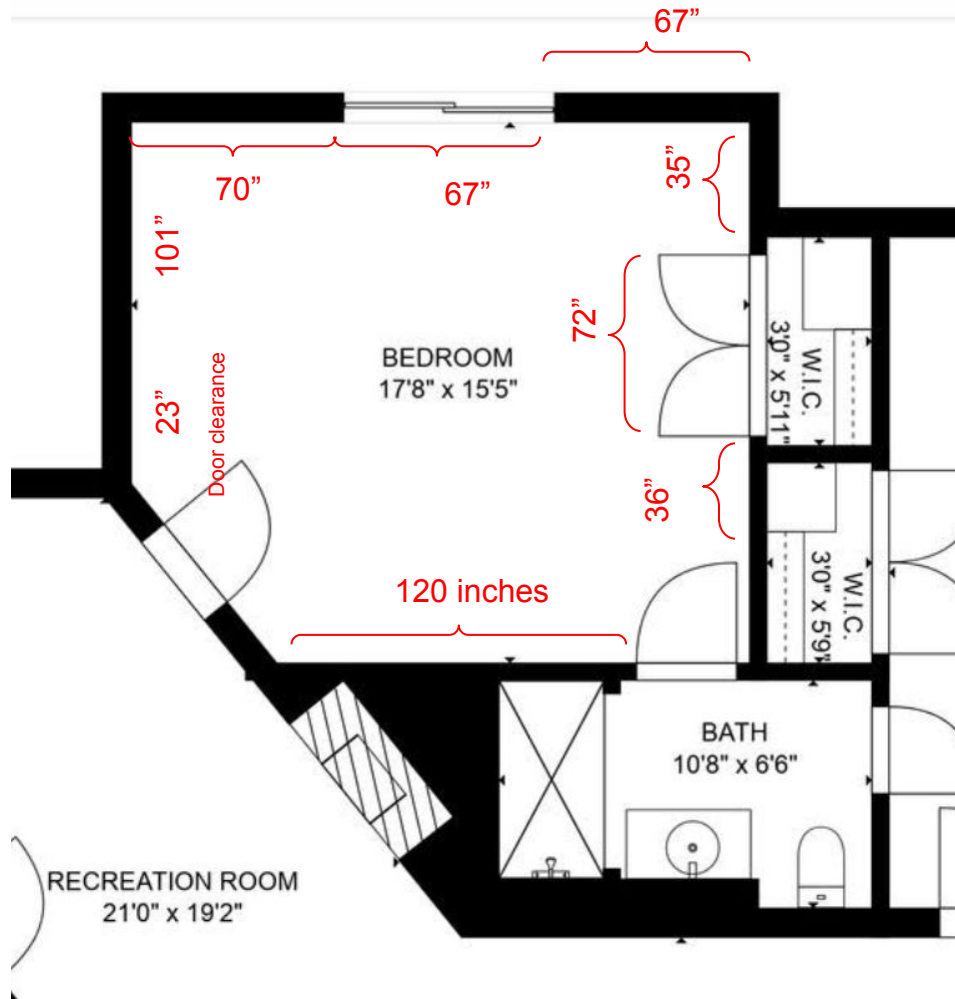

GROSS INTERNAL AREA

FLOOR 1: 1760 sq. ft, FLOOR 2: 1580 sq. ft

FLOOR 3: 1681 sq. ft, EXCLUDED AREAS:

GARAGE: 412 sq. ft

TOTAL: 5021 sq. ft

SIZES AND DIMENSIONS ARE APPROXIMATE, ACTUAL MAY VARY.

Bedroom 1

Furniture ordered - Castlery
Dawson Leather Bed regular
king + mattress (shown below)

virtually staged

Bedroom 2

Furniture ordered - Anneli upholstered cal king + bench from Crate & Barrel (shown below) + mattress

virtually staged