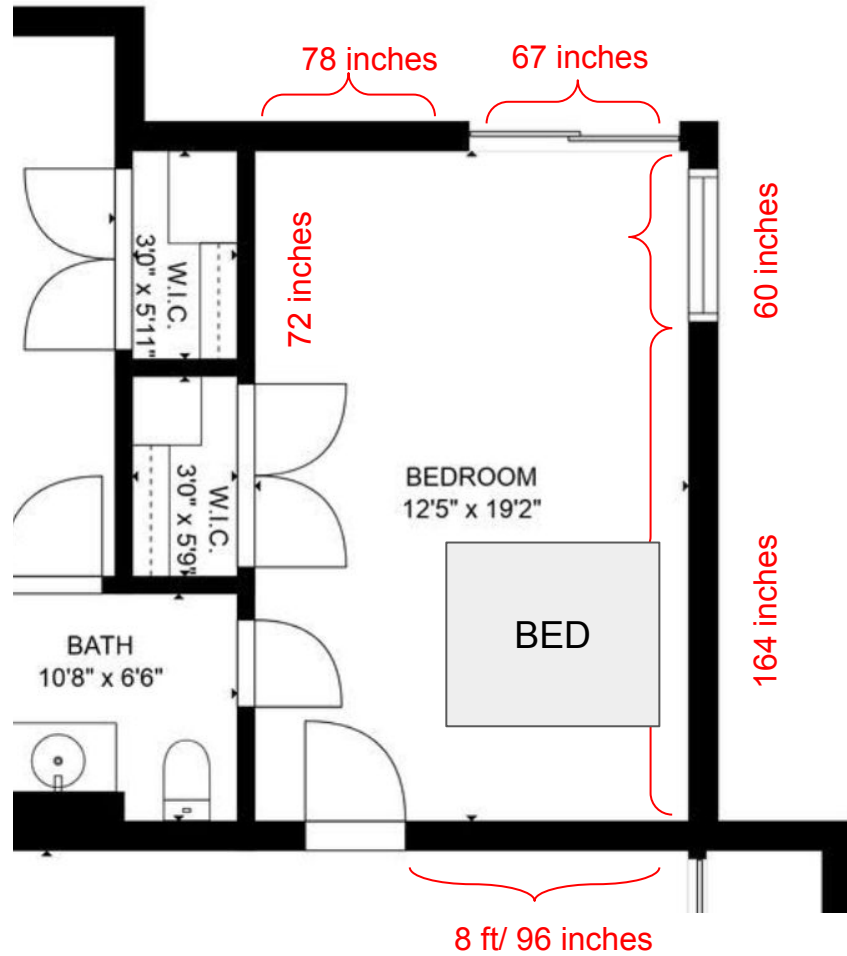

GROSS INTERNAL AREA

FLOOR 1: 1760 sq. ft, FLOOR 2: 1580 sq. ft

FLOOR 3: 1681 sq. ft, EXCLUDED AREAS:

GARAGE: 412 sq. ft

TOTAL: 5021 sq. ft

SIZES AND DIMENSIONS ARE APPROXIMATE, ACTUAL MAY VARY.

Bedroom 1

Furniture ordered - Castlery
Dawson Leather Bed regular
king + mattress (shown below)

virtually staged

Bedroom 2

Furniture ordered - Anneli upholstered cal king + bench from Crate & Barrel (shown below) + mattress

virtually staged