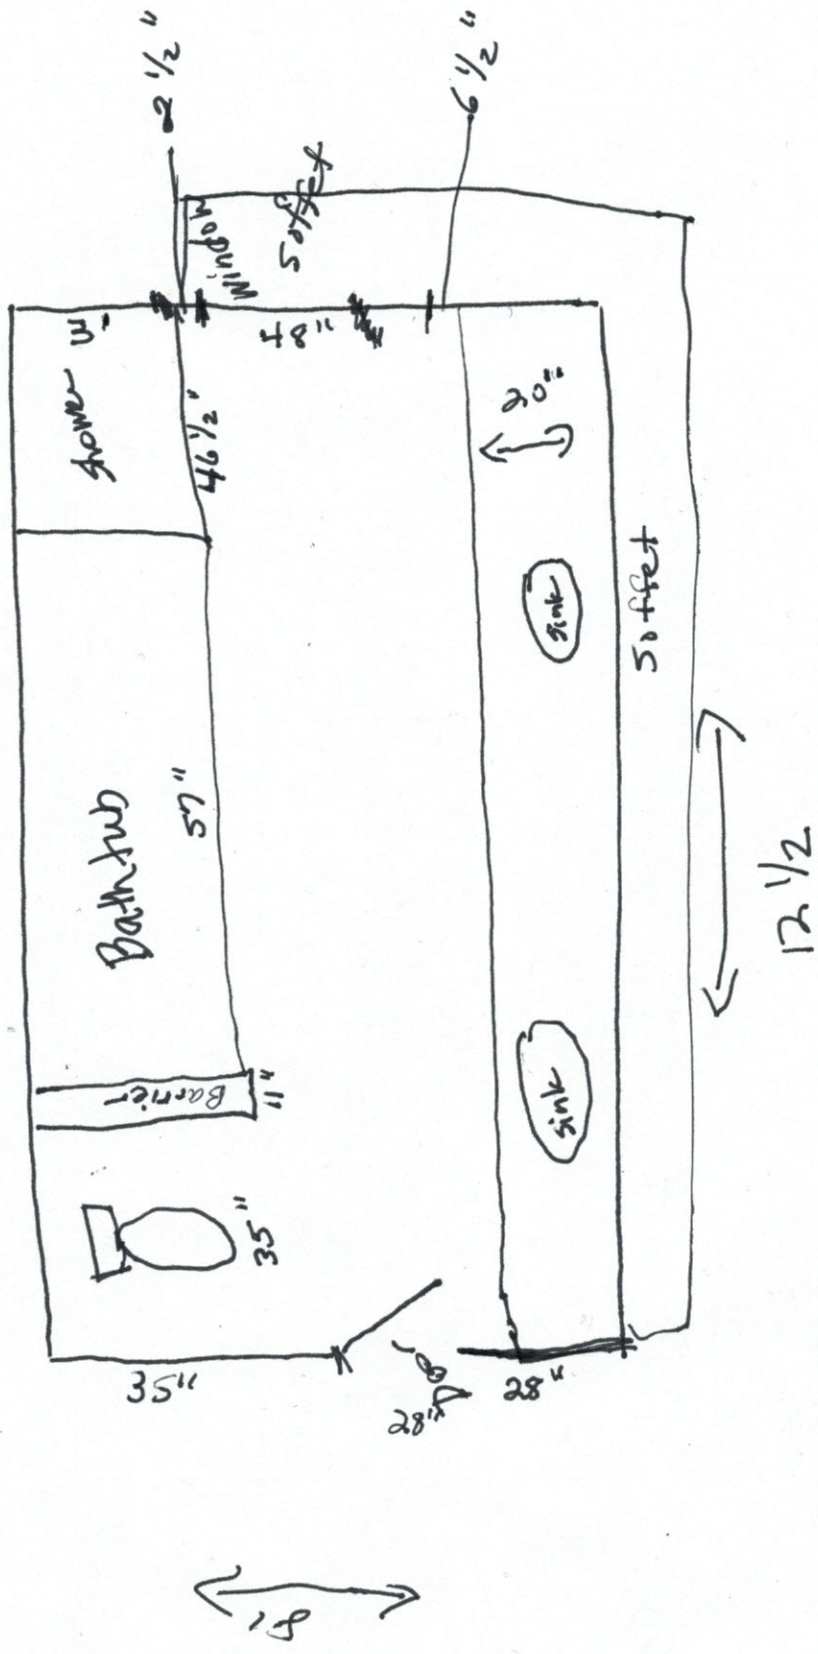

Bathroom

10" soffit

48" window - west facing

Living Room

vaulted ceiling