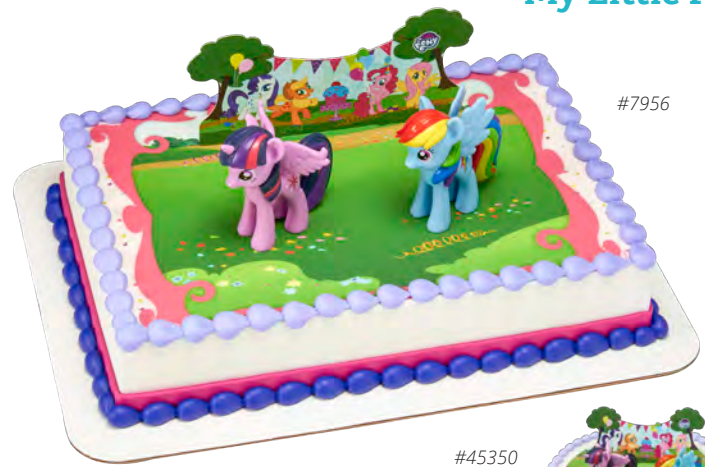

#7956

MY LITTLE PONY™ IT'S A PONY PARTY! ⚠️

1. **#38685** DecoSet® - 1/Pkg
   - **#7956** PhotoCake® Edible Image®
     DecoSet® Background
     Each
   - **#45350** PhotoCake® Edible Image®
     DecoSet® Background
     Each
2. *Figurines for play!*

#45350