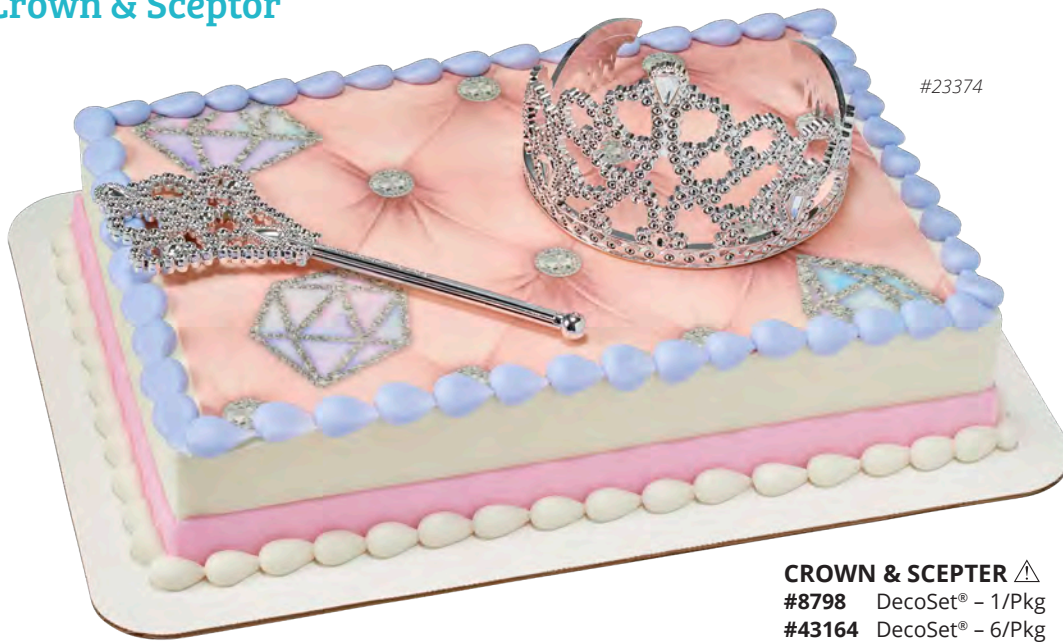

#23375 PhotoCake® Edible Image®
DecoSet® Background
Each

#24956 PhotoCake® Edible Image®
DecoSet® Background
Each

Truck has rolling wheels.

#24956

⚠ **WARNING:**
CHOKING HAZARD—Small parts.
Not for children under 3 years.

Crown & Sceptor

#23374

#45439

CROWN & SCEPTOR

#8798 DecoSet® - 1/Pkg

#43164 DecoSet® - 6/Pkg

#23374 PhotoCake® Edible Image® DecoSet® Background - Each

#45439 PhotoCake® Edible Image® DecoSet® Background - Each
Tiara and wand for after party fun.