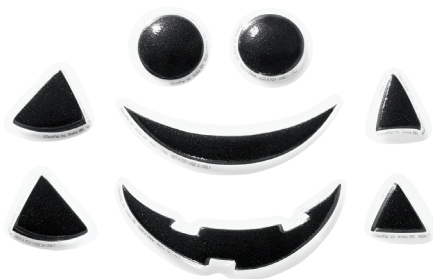

PUMPKIN FACES CREATIONS

#18094 Pop Tops®
48/Pkg - 1" - 4.45"
Limited quantities