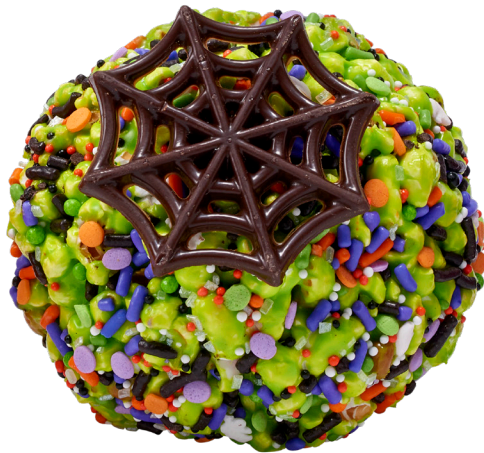

Chocolate

BAT
#28225 Chocolate
192/Pkg - 1.85" x 1.4"