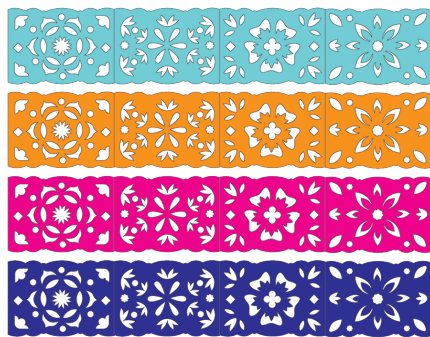

PhotoCake® & Edible Image®

PAPEL PICADO
#29427 Edible Image®
24/Pkg - 2.45" x 1.75"
Limited quantities