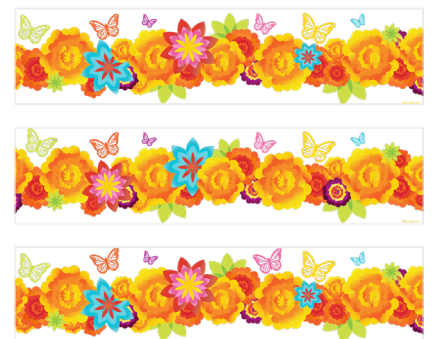

Shown below on 8" double layer round: #28900 La Calavera PhotoCake® Edible Image® and #28909 Marigolds PhotoCake® Edible Image® Strips

**LA CALAVERA**  
#28900 PhotoCake® Edible Image®  
Each

**MARIGOLDS**  
#28909 PhotoCake® Edible Image® Strips  
Each