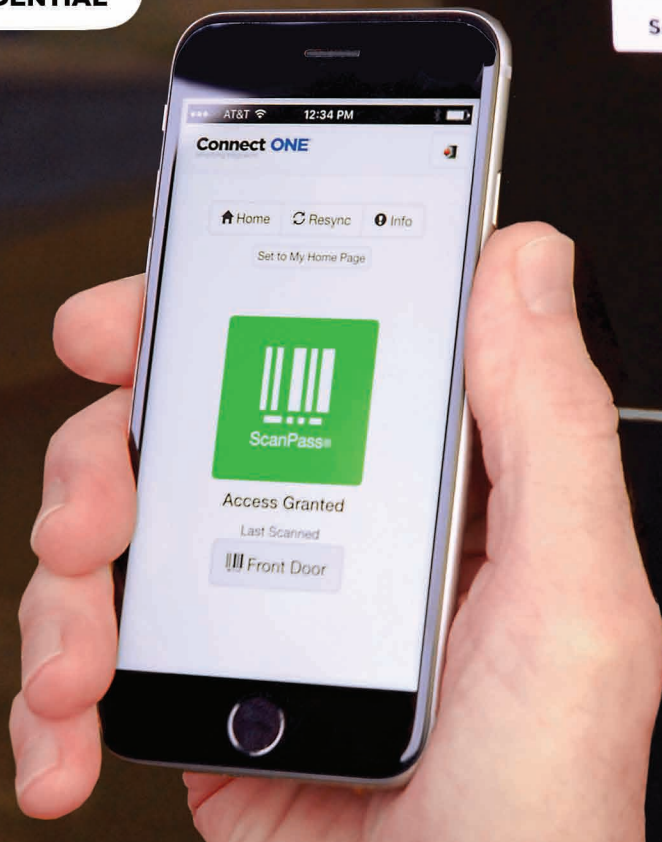

ScanPass®

MOBILE CREDENTIAL

96 Doors & 90,000 Users
on One Control Panel

Easy Access for Multiple
Locations

Quick & Simple User
Enrollment

Multiple Security
Safeguards including
Encryption

Unlock Doors Fast Using Smartphone or Tablet

Introducing ScanPass powered by Connect ONE. Now you can provide Cutting Edge Technology and Value to your clients while generating significant additional Monthly Recurring Revenue. Easily affixed barcode stickers eliminate access control cards/fobs and readers. Complete jobs faster, more profitable and secure!

All Lock Types
Plus Codeless Arming & Disarming

Honeywell Vista Turbo control panels work with the Connect ONE Access Expander (Door Control via Control Panel Outputs)

Click or Scan to
see it in action...
Watch a quick Video!