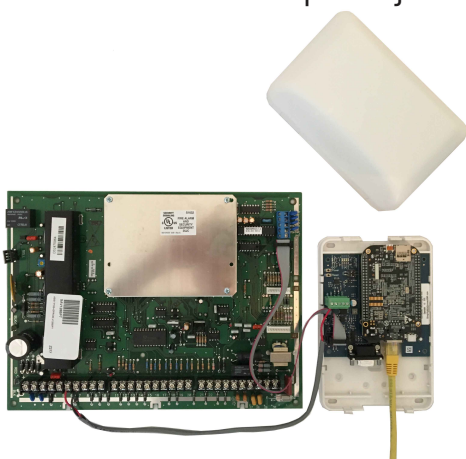

ScanPass®

MOBILE CREDENTIAL

96 Doors & 90,000 Users
on One Control Panel

Easy Access for Multiple
Locations

Quick & Simple User
Enrollment

Multiple Security
Safeguards including
Encryption

Unlock Doors Fast Using Smartphone or Tablet

Introducing ScanPass powered by Connect ONE. Now you can provide Cutting Edge Technology and Value to your clients while generating significant additional Monthly Recurring Revenue. Easily affixed barcode stickers eliminate access control cards/fobs and readers. Complete jobs faster, more profitable and secure!

All Lock Types
Plus Codeless Arming & Disarming

Honeywell Vista Turbo control panels work with the Connect ONE Access Expander (Door Control via Control Panel Outputs)

Click or Scan to
see it in action...
Watch a quick Video!