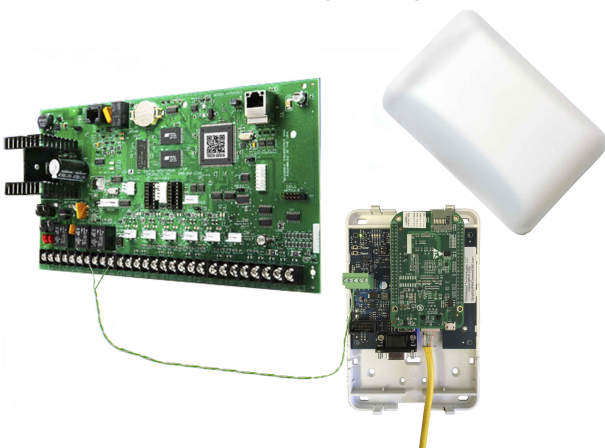

ScanPass®

MOBILE CREDENTIAL

200+ Doors & 90,000 Users
on One Control Panel

Easy Access for Multiple
Locations

Quick & Simple User
Enrollment

Multiple Security
Safeguards including
Encryption

Unlock Doors Fast Using Smartphone or Tablet

Introducing ScanPass powered by Connect ONE. Now you can provide Cutting Edge Technology and Value to your clients while generating significant additional Monthly Recurring Revenue. Easily affixed barcode stickers eliminate access control cards/fobs and readers. Complete jobs faster, more profitable and secure!

All Lock Types
Plus Codeless Arming & Disarming
And Wireless Options (1116-W / 734N-WIFI)

DMP XR control panels work with the
Connect ONE Access Expander
(Door Control via Control Panel Outputs)

Click or Scan to
see it in action...
Watch a quick Video!