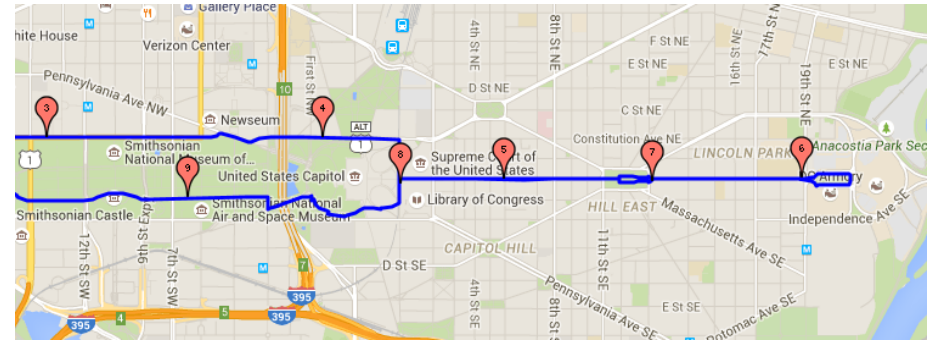

RFK

- 0.0 Begin at Iwo Jima, go over Memorial Bridge
- 1.0 Pass by the left of the Lincoln Memorial. Run along service road adjacent to Constitution Ave.
- 4.5 Just past Capitol, turn right on 1st St.
- 4.6 Turn Left on East Capitol St. Run in bike lane, take all the way to RFK
- 6.0 Run around the E Capitol St / 23rd St loop in front of RFK, and return back on East Capitol St to 1st St.
- 8.0 Turn left on 1st St.
- 8.1 Turn right, go past Capitol and to the mall. Run past the left side of Washington Monument
- 10.75 Run past left side of Lincoln Memorial to Memorial Bridge
- 12.25 Finish at Iwo Jima