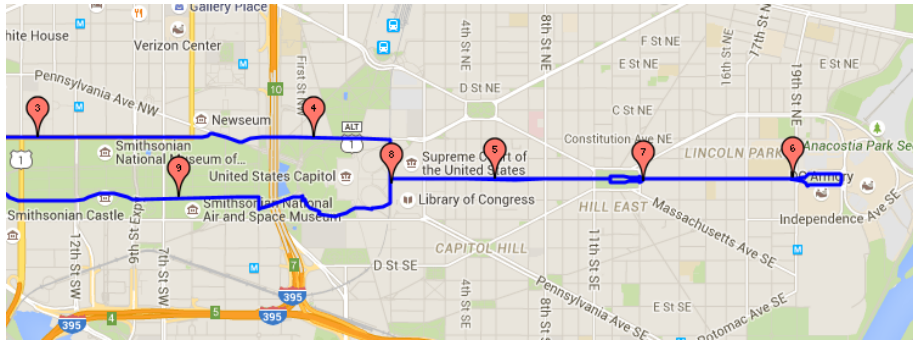

RFK

- 0.0 Begin at Iwo Jima, go over Memorial Bridge
- 1.0 Pass by the left of the Lincoln Memorial. Run along service road adjacent to Constitution Ave.
- 4.5 Just past Capitol, turn right on 1st St.
- 4.6 Turn Left on East Capitol St. Run in bike lane, take all the way to RFK
- 6.0 Run around the E Capitol St / 23rd St loop in front of RFK, and return back on East Capitol St to 1st St.
- 8.0 Turn left on 1st St.
- 8.1 Turn right, go past Capitol and to the mall. Run past the left side of Washington Monument
- 10.75 Run past left side of Lincoln Memorial to Memorial Bridge
- 12.25 Finish at Iwo Jima