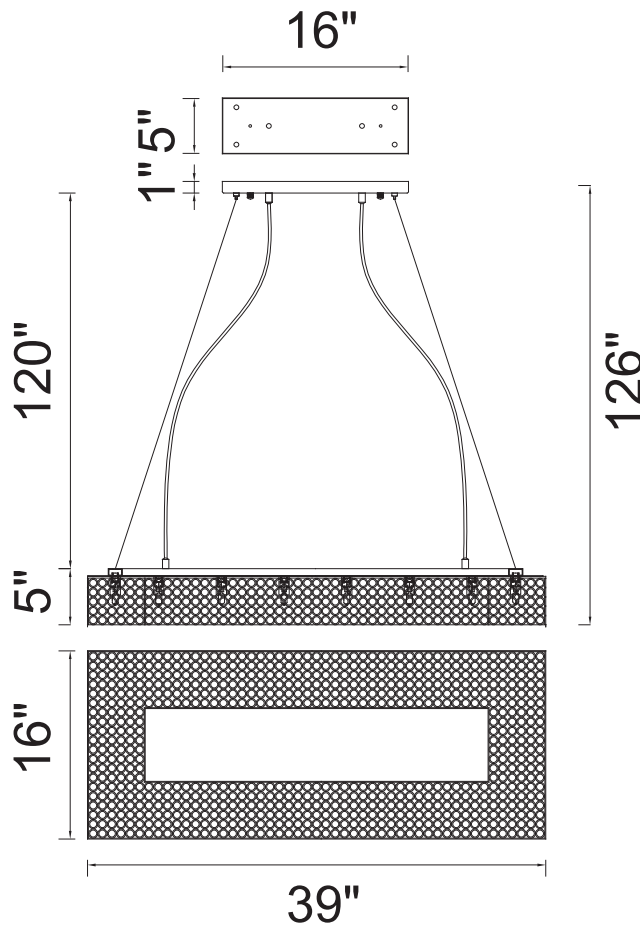

CWI LIGHTING

BRIGHTER LIVING. SIMPLIFIED.

PROJECT: _____

FIXTURE TYPE: _____

LOCATION: _____

CONTACT/PHONE: _____

Item	QS8391P39C-RC
Collection	DANNIE
Finish	Chrome
Glass	-----
Crystal	Clear
Input	120V AC,60HZ,AC

Shade	-----
Length/Dia.	39"
Width/Ext.	16"
Height	5"
Maximum	126"
Lumens	-----

Light Source	G9
Bulb Info.	16x40W
Included	-----
Dimmable	No
Color	-----
Weight	