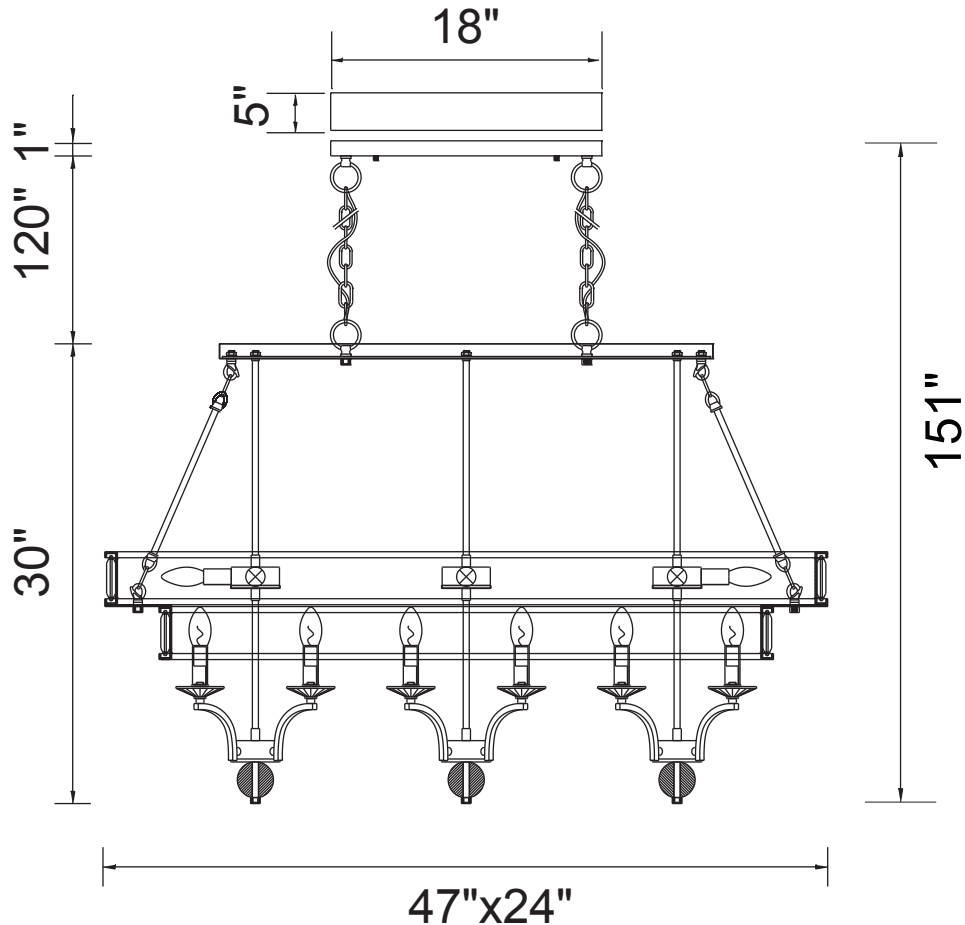

CWI LIGHTING

BRIGHTER LIVING. SIMPLIFIED.

PROJECT: _____

FIXTURE TYPE: _____

LOCATION: _____

CONTACT/PHONE: _____

Item	9972P47-20-601
Collection	SHALIA
Finish	Chrome
Glass	-----
Crystal	Clear
Input	120V AC,60HZ,AC

Shade	-----
Length/Dia.	47"
Width/Ext.	24"
Height	30"
Maximum	151"
Lumens	-----

Light Source	E12
Bulb Info.	20x60W
Included	-----
Dimmable	No
Color	-----
Weight	