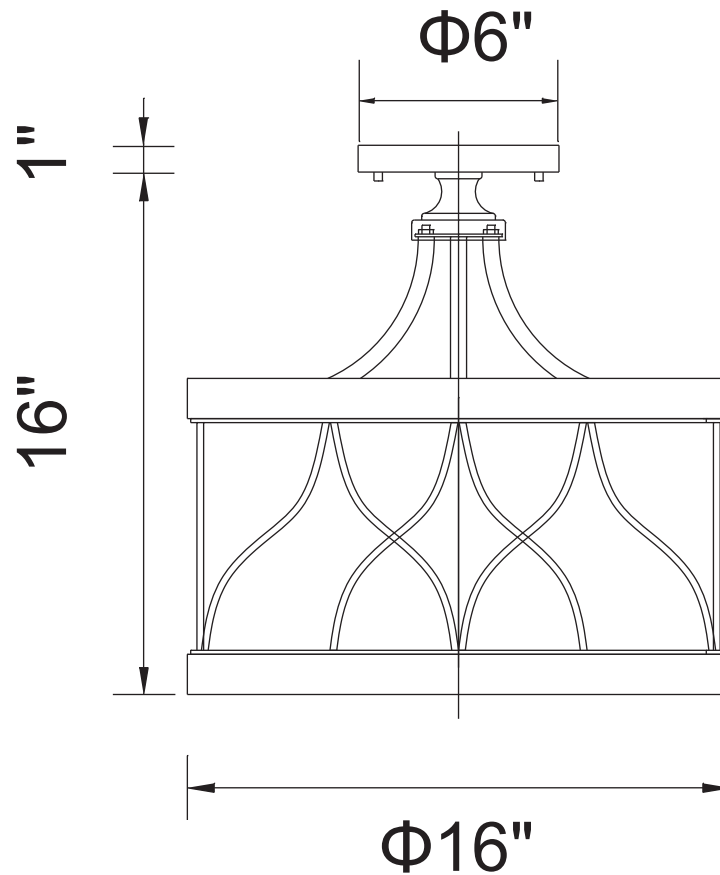

# CWI LIGHTING

BRIGHTER LIVING. SIMPLIFIED.

PROJECT: \_\_\_\_\_  
 FIXTURE TYPE: \_\_\_\_\_  
 LOCATION: \_\_\_\_\_  
 CONTACT/PHONE: \_\_\_\_\_

Item	9966C16-3-242
Collection	AMAZON
Finish	Gun Metal
Glass	-----
Crystal	-----
Input	120V AC,60HZ,AC

Shade	-----
Length/Dia.	16"
Width/Ext.	-----
Height	16"
Maximum	17"
Lumens	-----

Light Source	E26
Bulb Info.	3×60W
Included	-----
Dimmable	No
Color	-----
Weight	