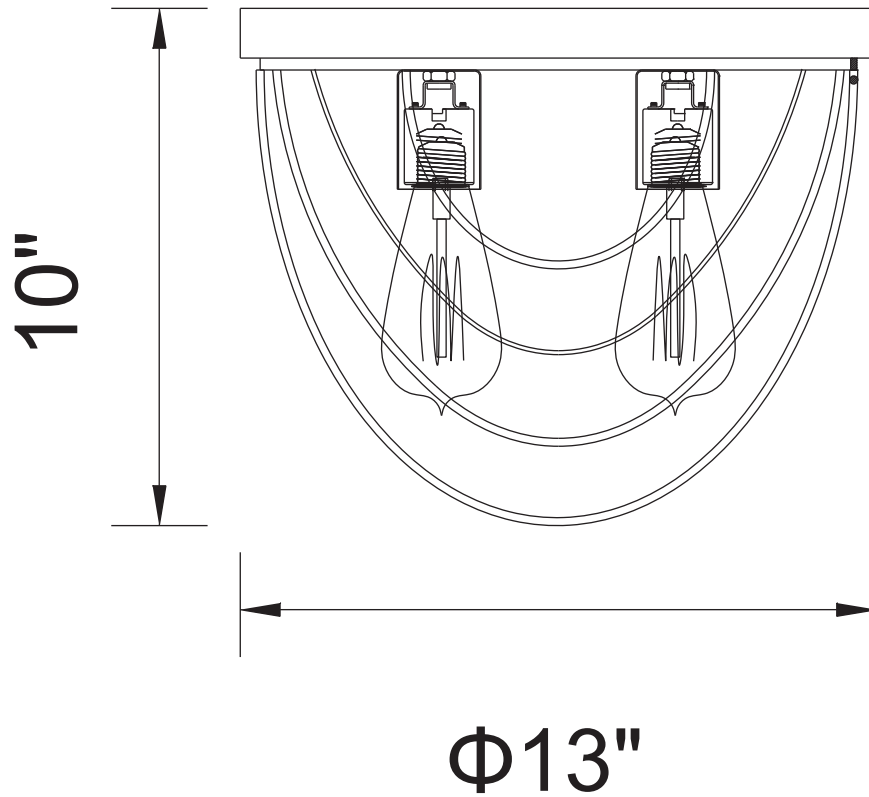

CWI LIGHTING

BRIGHTER LIVING. SIMPLIFIED.

PROJECT: _____

FIXTURE TYPE: _____

LOCATION: _____

CONTACT/PHONE: _____

Item	9962C13-2-101
Collection	GALA
Finish	Black
Glass	-----
Crystal	-----
Input	120V AC,60HZ,AC

Shade	-----
Length/Dia.	13"
Width/Ext.	-----
Height	10"
Maximum	10"
Lumens	-----

Light Source	E26
Bulb Info.	2×60W
Included	-----
Dimmable	No
Color	-----
Weight	