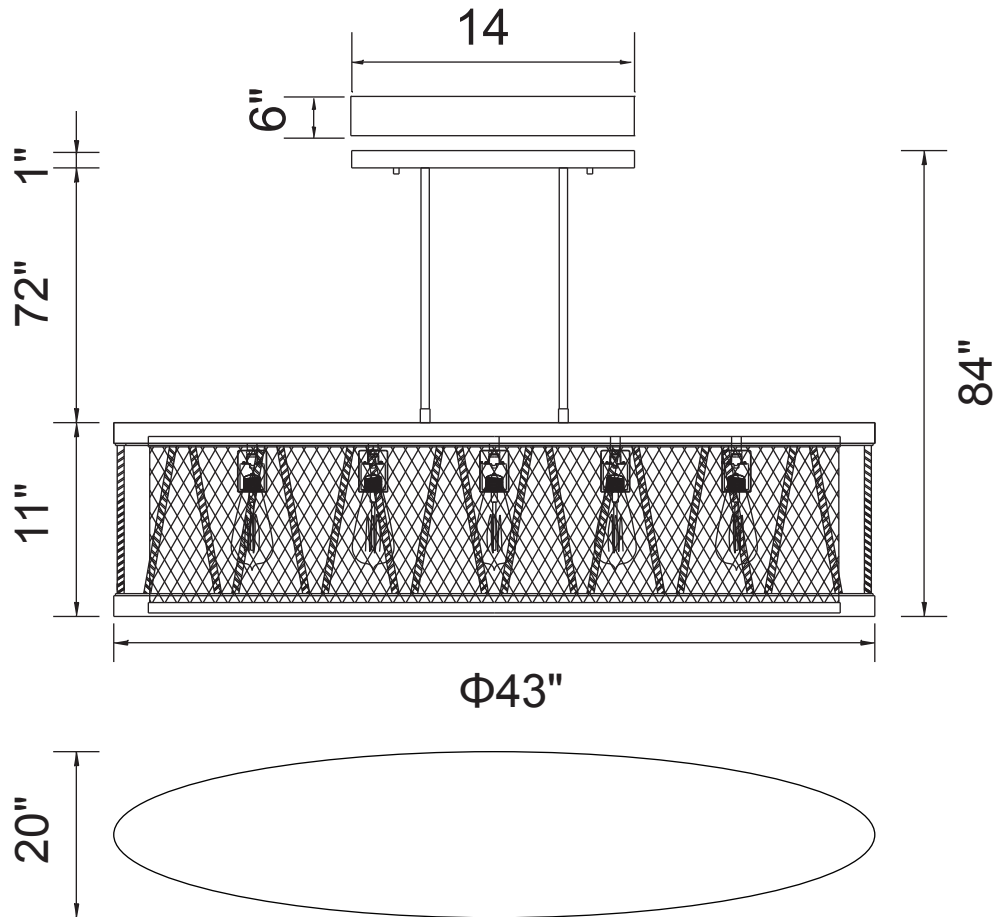

CWI LIGHTING

BRIGHTER LIVING. SIMPLIFIED.

PROJECT: _____

FIXTURE TYPE: _____

LOCATION: _____

CONTACT/PHONE: _____

Item	9954P43-5-101
Collection	PARSH
Finish	Pewter
Glass	-----
Crystal	-----
Input	120V AC,60HZ,AC

Shade	-----
Length/Dia.	43"
Width/Ext.	20"
Height	11"
Maximum	84"
Lumens	-----

Light Source	E26
Bulb Info.	5×60W
Included	-----
Dimmable	No
Color	-----
Weight	