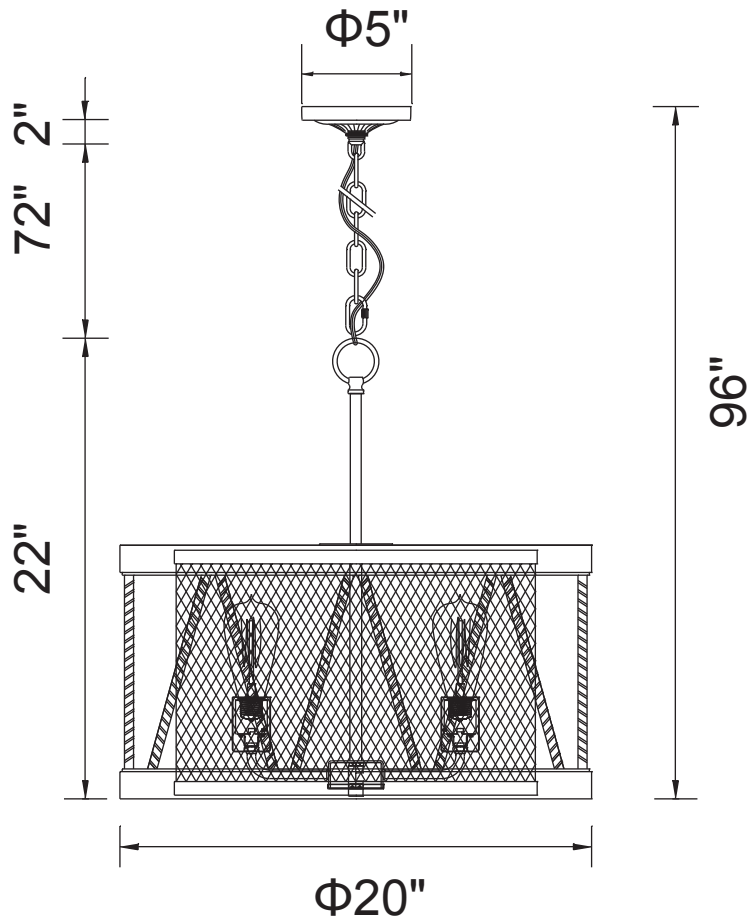

CWI LIGHTING

BRIGHTER LIVING. SIMPLIFIED.

PROJECT: _____

FIXTURE TYPE: _____

LOCATION: _____

CONTACT/PHONE: _____

Item	9954P20-5-101
Collection	PARSH
Finish	Pewter
Glass	-----
Crystal	-----
Input	120V AC,60HZ,AC

Shade	-----
Length/Dia.	20"
Width/Ext.	-----
Height	22"
Maximum	96"
Lumens	-----

Light Source	E26
Bulb Info.	5×60W
Included	-----
Dimmable	No
Color	-----
Weight	