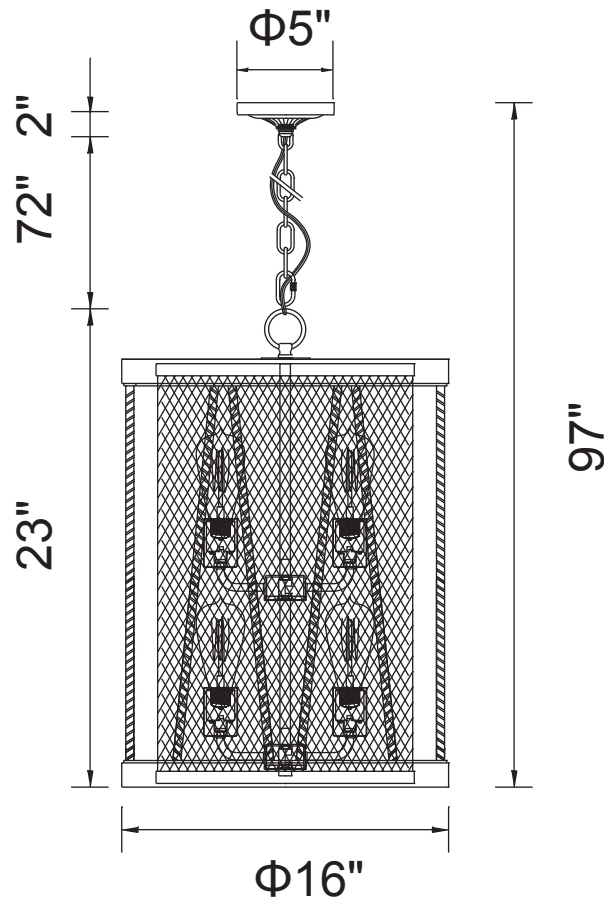

# CWI LIGHTING

BRIGHTER LIVING. SIMPLIFIED.

PROJECT: \_\_\_\_\_

FIXTURE TYPE: \_\_\_\_\_

LOCATION: \_\_\_\_\_

CONTACT/PHONE: \_\_\_\_\_

Item	9954P16-8-101
Collection	PARSH
Finish	Pewter
Glass	-----
Crystal	-----
Input	120V AC,60HZ,AC

Shade	-----
Length/Dia.	16"
Width/Ext.	-----
Height	23"
Maximum	97"
Lumens	-----

Light Source	E26
Bulb Info.	8x60W
Included	-----
Dimmable	No
Color	-----
Weight	